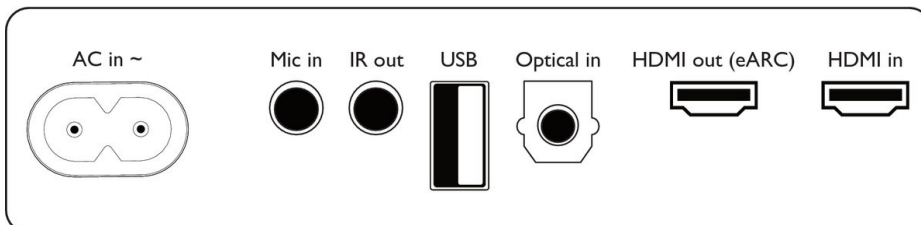

Compatibility

- Smartphone/tablet APP control

Convenience

- Display type: 5-digit 14-segment LED display
- Night mode: No
- Remote Control

Design

- Wall mountable
- Color: Black

Power

- Auto standby
- Main unit power supply: 100-240V AC, 50/60 Hz
- Eco standby (Wi-fi off)
- Main unit standby power: < 0.5 W
- Power LED indicator

Accessories

- Included accessories: Remote Control (with battery), Power cord, Quick start guide, World Wide Warranty leaflet

Dimensions

- Main Unit (W x H x D): 1200 x 73 x 125 mm
- Main Unit Weight: 7.2 kg

Packaging dimensions

- Packaging type: Carton
- Number of products included: 1
- Type of shelf placement: Laying
- Packaging dimensions (W x H x D): 135 x 17.5 x 20.5 cm
- Packaging dimensions (W x H x D): 53.1 x 6.9 x 8.1 inch
- Gross weight: 8.5 kg

- Nett weight: 7.1 kg
- Tare weight: 1.4 kg
- Gross weight: 18.739 lb
- Nett weight: 15.653 lb
- Tare weight: 3.086 lb
- UPC: 8 40063 20257 3

Outer Carton

- Number of consumer packagings: 2
- Outer carton (L x W x H): 137 x 22 x 38 cm
- Outer carton (L x W x H): 53.9 x 8.7 x 15.0 inch
- Gross weight: 18.5 kg
- Nett weight: 14.2 kg
- Tare weight: 4.3 kg
- Gross weight: 40.785 lb
- Nett weight: 31.305 lb
- Tare weight: 9.480 lb
- GTIN: 1 08 40063 20257 0

Issue date 2023-01-17

Version: 4.0.1

12 NC: 8670 001 84138
UPC: 8 40063 20257 3

© 2023 Koninklijke Philips N.V.
All Rights reserved.

Specifications are subject to change without notice.
Trademarks are the property of Koninklijke Philips N.V.
or their respective owners.

www.philips.com