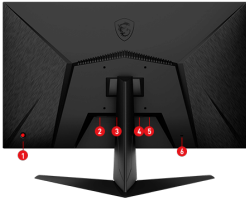

eSports Gaming

MSI eSports gaming monitor will enhance your competitive gameplay to ensure you are always at your best levels.

IPS

Wider viewing angles and the most realistic and accurate colors.

Carton Dimension (W X H X D)	WW carton: 683 x 157 x 463 mm / Outer carton: 698 x 172 x 488 mm
Frameless Design	Yes
PIP / PBP Function	N/A
VESA Mounting	100 x 100 mm
Weight (NW / GW)	4 kg / 5.8 kg without Stand: 3.3 kg
Note	Display Port: 1920 x 1080 (Up to 100Hz) HDMI™: 1920 x 1080 (Up to 100Hz) Adobe RGB, DCI-P3 and sRGB follow CIE1976 Standard

CONNECTIONS

1. 5-way joystick navigator
2. DC jack
3. 1 x Display Port (1.2a)
4. 1 x HDMI™ (1.4b)
5. Headphone out
6. Kensington lock