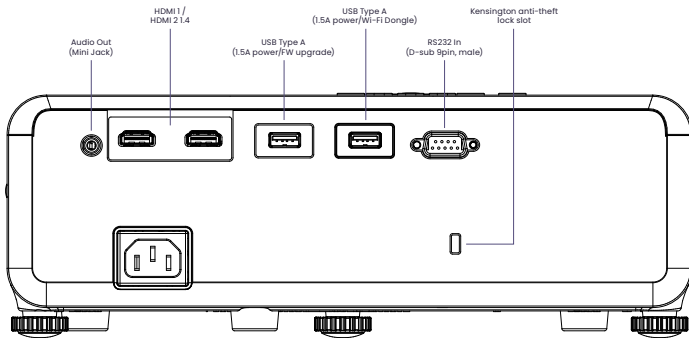

INPUT AND OUTPUT TERMINALS

DIMENSIONS