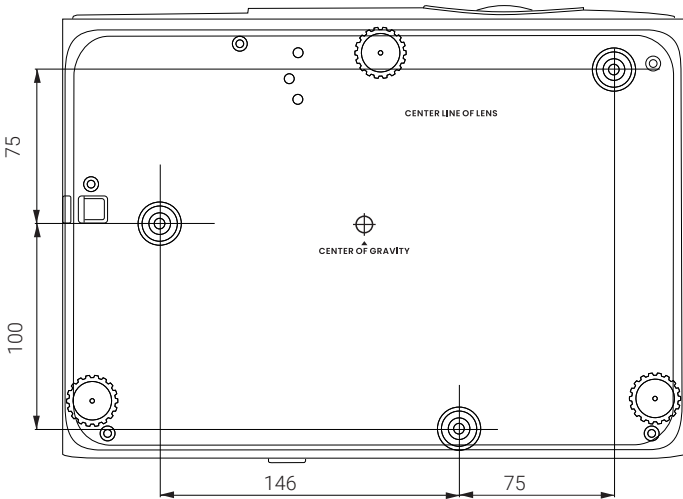

CEILING / WALL MOUNT CHART

Ceiling/Wall mount screw: M4, (Max L = 25 mm; Min L = 20 mm)

To optimize the projection quality, we suggest to project images in an area without grayscale.

All units in mm

benq.eu/en-eu/business/projector.html

BenQ

© 2023 BenQ Corp. Specifications may vary by region, please visit your local stores for details. Actual product's features and specifications are subject to change without notice. This material may include corporate names and trademarks of third parties which are the properties of the third parties respectively.