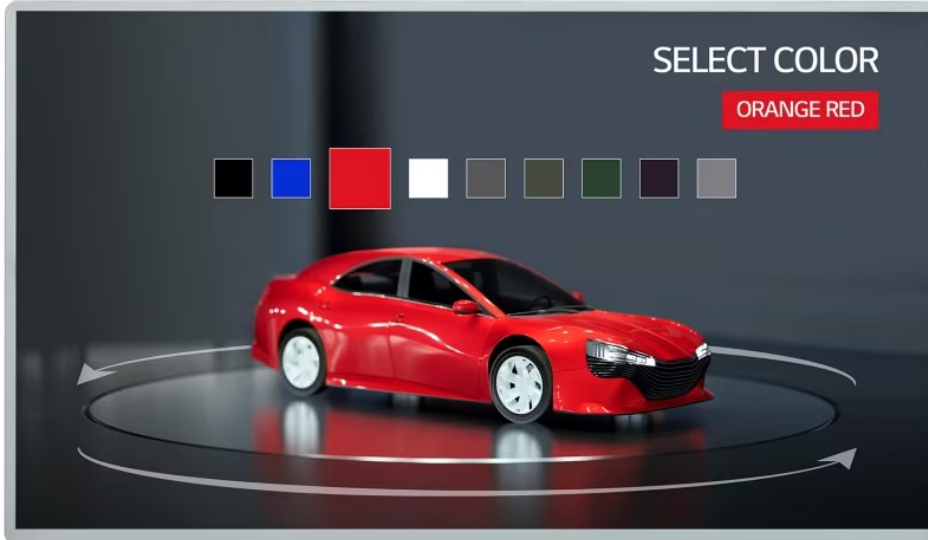

27TNF3K-S

27" FHD Touch Open Frame Digital Board

## Key Features

27" Full HD Touch Display  
 Brightness : 300 nit  
 Multi-Touch Point : Max. 10 Points  
[Show More](#)

**ADD TO COMPARE**

7" FHD Touch Open Frame Digital Board