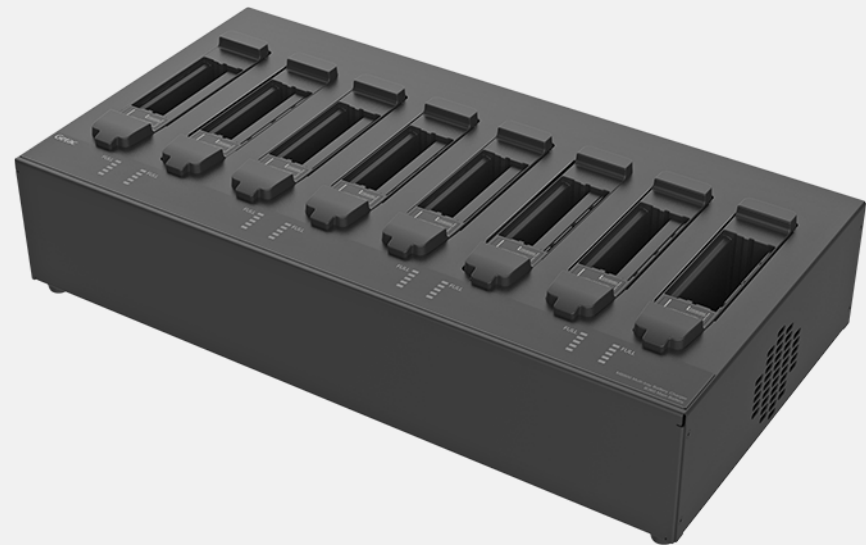

Product Information

Dimensions : L 405 x W 330 x D 100mm
Weight : 1.335kg
Main Material : Nylon, air mesh fabric

SKU ID

GMBCX7

B360 SPARE MAIN BATTERY

FEATURES & BENEFITS

The Getac B360 Spare Main Battery is designed to provide the main power source for your device when the AC adapter is not connected. It is designed with an LED power indicator and status check button, which allows users to identify the battery capacity status at a push of a button.

GBM3X6

B360 EXTERNAL DUAL BAY BATTERY CHARGER

FEATURES & BENEFITS

Getac B360 External Dual-Bay Charger is designed to charge up to 2 B360 batteries at the same time. It provides you the benefit of charging and storing the 2 batteries together when there are limited space and power sockets. The two bays have two channels, each with their own LED power indicators. The integrated five-light LED power indicators display the charge of each battery.

FEATURES & BENEFITS

This 8-bay battery charger is designed with 8 charging bays for charging multiple battery packs simultaneously, providing an efficient charging solution for different situations. It provides users with an efficient charging solution. The integrated five-light LED power indicators display the charge of each battery.

90W AC ADAPTER

FEATURES & BENEFITS

This adapter is designed to power the device and charge its internal battery from an AC power source. A country-specific power cord is included with the adapter to fit the local power outlet in your destination country.