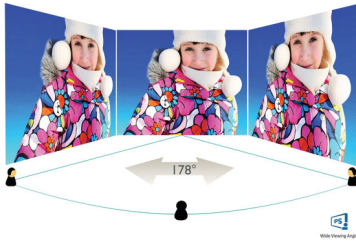

Philips
Full HD LCD monitor

V Line

27" (68.6 cm)
1920 x 1080 (Full HD)

273V7QJAB

Vivid, crisp images, from edge-to-edge

A perfect all around display with stunning images that stretch from edge-to edge, made easy on the eyes, in a compact slim design.

Perfectly designed for your space

- VESA mount allows for flexibility

PHILIPS

Full HD LCD monitor
V Line 27" (68.6 cm), 1920 x 1080 (Full HD)

273V7QJAB/27

Highlights

IPS technology

IPS displays use an advanced technology which gives you extra wide viewing angles of 178/178 degree, making it possible to view the display from almost any angle. Unlike standard TN panels, IPS displays gives you remarkably crisp images with vivid colors, making it ideal not only for Photos, movies and web browsing, but also for professional applications which demand color accuracy and consistent brightness at all times.

16:9 Full HD display

Picture quality matters. Regular displays deliver quality, but you expect more. This display features enhanced Full HD 1920 x 1080 resolution. With Full HD for crisp detail paired with high brightness, incredible contrast and realistic colors expect a true to life picture.

Specifications

Picture/Display

- LCD panel type: IPS technology
- Backlight type: W-LED system
- Panel Size: 27 inch / 68.6 cm
- Display Screen Coating: Anti-Glare, 3H, Haze 25%
- Effective viewing area: 597.89 (H) x 336.31 (V)
- Aspect ratio: 16:9
- Pixel Density: 82 PPI
- Response time (typical): 4 ms (GtG)*
- Brightness: 250 cd/m²
- SmartContrast: 10,000,000:1
- Contrast ratio (typical): 1000:1
- Maximum resolution: 1920 x 1080 @ 75 Hz*
- Pixel pitch: 0.311 x 0.311 mm
- Viewing angle: 178° (H) / 178° (V), @ C/R > 10
- Flicker-free
- Display colors: 16.7 M
- Scanning Frequency: 30 -83 kHz (H) / 56 -76 Hz (V)
- LowBlue Mode
- sRGB