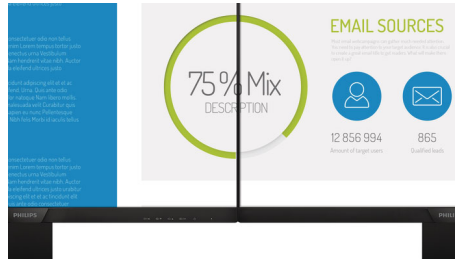

UltraNarrow Border

The new Philips displays feature ultra-narrow borders which allow for minimal distractions and maximum viewing size. Especially suited for multi-display or tiling setup like gaming, graphic design and professional applications, the ultra-narrow border display gives you the feeling of using one large display.