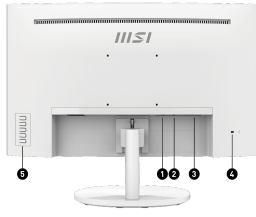

SPECIFICATIONS

PANEL SIZE	23.6"
PANEL RESOLUTION	1920 x 1080 (FHD)
REFRESH RATE	75Hz
RESPONSE TIME	4ms (GTG Min.) / 1ms MPRT
PANEL TYPE	VA
VIEWING ANGLE	178°(H) / 178°(V)
ASPECT RATIO	16:9
CURVATURE	1500R
CONTRAST RATIO	3000:1
sRGB	114.44% (CIE 1976)
ACTIVE DISPLAY AREA (MM)	521.3952(H) x 293.2848(V)
PIXEL PITCH (H X V)	0.27156(H) x 0.27156(V)
SURFACE TREATMENT	Anti-glare
DISPLAY COLORS	16.7M
COLOR BIT	8 bits
VIDEO PORTS	1x HDMI™ (1.4b) 1x DP (1.2a)
AUDIO PORTS	1x Headphone-out
KENSINGTON LOCK	Yes
SPEAKER	2x 2W
VESA MOUNTING	100 x 100 mm
POWER TYPE	Internal Power
POWER INPUT	100~240V, 50~60Hz
ADJUSTMENT (TILT)	-3.5° ~ 21.5°
DIMENSION (W X H X D)	536.9 x 237 x 407.4 mm (21.14 x 9.33 x 16.04 inch)
WEIGHT (NW / GW)	4.1kg / 5.6kg
VIDEO INPUT COMPATIBILITY	PC, Mac, PS5™, PS4™, Xbox, Mobile, Notebook * All trademarks and the registered trademarks are the property of their respective owners.
Note	HDMI™: 1920 x 1080 (Up to 75Hz) DP: 1920 x 1080 (Up to 75Hz)

Display Kit Support
Providing the most convenient tool, the proper color & display mode to you while working with it everyday.
- 

VESA Mountable
To be mounted on the wall of your office & home with a VESA standard design which can make it completely invisible on a desk.
- 

Built-In Speaker
Built-in speakers allow you to listen clearly without connecting external speakers.
- 

27" FHD 1080P
View your applications, spreadsheets and more with a perfect 27 inches screen with a breathtaking viewing experience that comes with Full HD resolution
- 

Curved 1500R
Bring an immersive & comfortable viewing experience to eliminate distortion and cover a wider field of view

CONNECTIONS

1. 1x DP (1.2a)
2. 1x HDMI™ (1.4b)
3. 1x Headphone-out
4. 1x Kensington Lock
5. 5x OSD Button