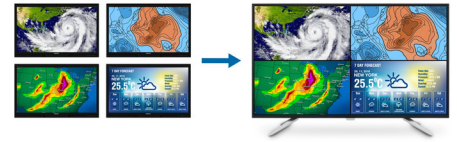

MultiView technology for 4K

Philips MultiView feature on this expansive 4K UHD display enables you to have up to four systems each shown in Full HD on one screen. You can use the Picture-by-Picture (PbP) for monitoring four systems on one screen for control rooms or security. Or for multiple devices like two notebooks side-by-side simultaneously, making collaboration more productive. Or Picture-in-Picture mode (PiP) watching a live football feed from your set-top box, while working on your PC.