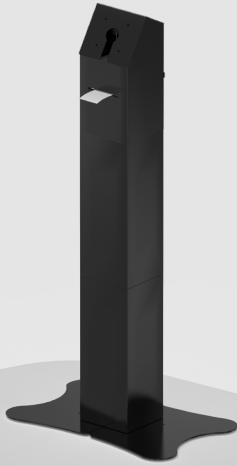

PAD-PARAFP

# Premium VESA Compatible Floor Stand Kiosk with Enclosed Printer Storage & Cable Management

## Premium VESA Compatible Floor Stand Kiosk with Enclosed Printer Storage & Cable Management

This durable, easy-to-use floor stand kiosk with locking compartment for a receipt printer is ideal for retail point of sale, hospitality desks, service counters, and more. Its sturdy metal design contains 3 useful storage compartments. The top unit is designed to house and secure a receipt printer. The 75 x 75 and 100 x 100-mm VESA-compatible plate at the top comes ready to attach to any compatible monitor or enclosure (not included). Holes through the center of the tower allow plenty of space to stow screen and printer cables. Weighted steel plates with adhesive pads protect surfaces and provide a secure base for the kiosk. Pre-drilled holes and hole covers allow this kiosk to be permanently mounted to floors, if desired.

### Features:

- Heavy duty metal base has pre-drilled holes for permanent mounting
- VESA-compatible top plate contains 75 x 75 and 100 x 100-mm VESA holes, ready for connecting to a compatible monitor or tablet enclosure (screens not included)
- Each of the 3 storage areas (including the top printer shelf compartment) comes with its own set of keys
- Top shelf is designed for a printer, and features a front receipt slot
- Padded base protects surfaces
- Interior cable routing