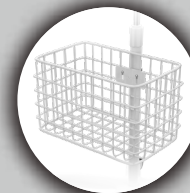

Basket Storage