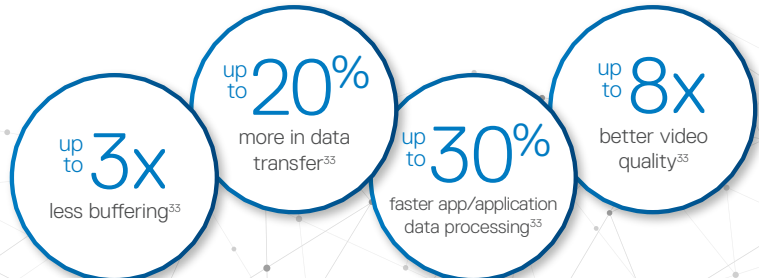

See important information on last page