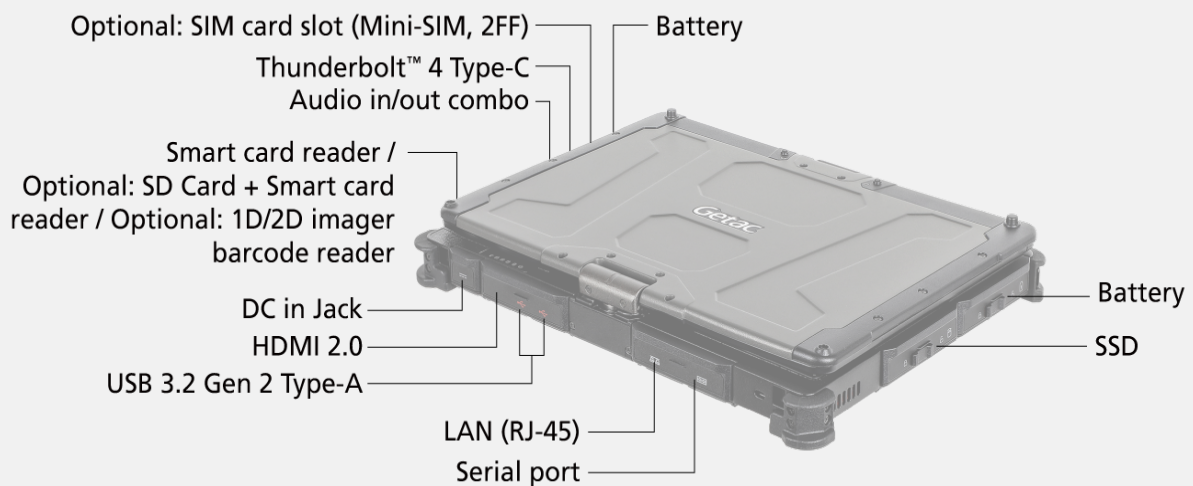

V110 FULLY RUGGED NOTEBOOK

- 12th Generation Intel® Core™ i7 / i5 vPro® Processor
- 11.6" FHD LumiBond® display with Getac sunlight readable technology (1,000 nits) and capacitive touchscreen
- Enhanced enterprise security with Intel® vPro®, Windows disk encryption, TPM 2.0 and many more multi-factor authentication options
- Versatile I/Os connectivity including Thunderbolt™ 4 and docking solutions
- LifeSupport™ battery swappable technology

V110 3D Demo