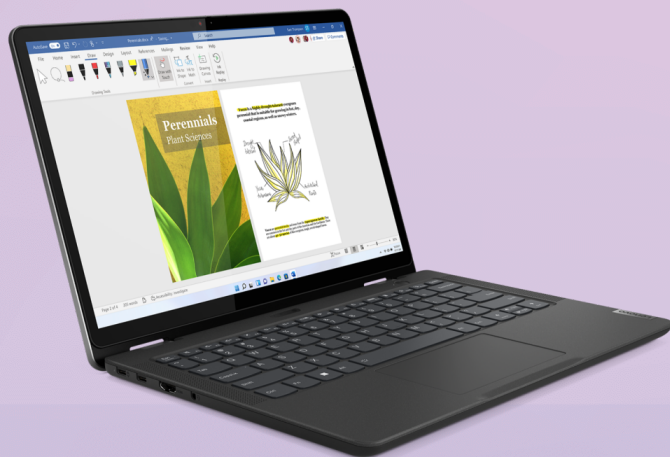

Lenovo services

Lenovo delivers tailored sustainability services, devices, and infrastructure solutions from our broad portfolio, working closely with you to support your target outcomes across the IT lifecycle..

Return To Depot Repair Warranty

No-hassle repair process at a Lenovo service center
Lenovo pays for all shipping between the customer and service facility
Avoid unplanned operational expense with a simple annual fee

Accessories

Lenovo Eco Pro 15.6" Backpack

Eco-friendly design – contains over 83% recycled material
The equivalent of 34 plastic water bottles are turned into soft polyester to make each backpack
Convenient large storage area and quick access accessory pockets

PN: 4X40Z32891

Lenovo Go Wireless Vertical Mouse

6-button mouse including 2 programmable side buttons and an IR sensor
True Ergonomic vertical design with a 45-degree vertical grip made from treated cork material
800, 1600, 2400 adjustable DPI and 2.4 GHz wireless dongle connection

PN: 4Y51C33792