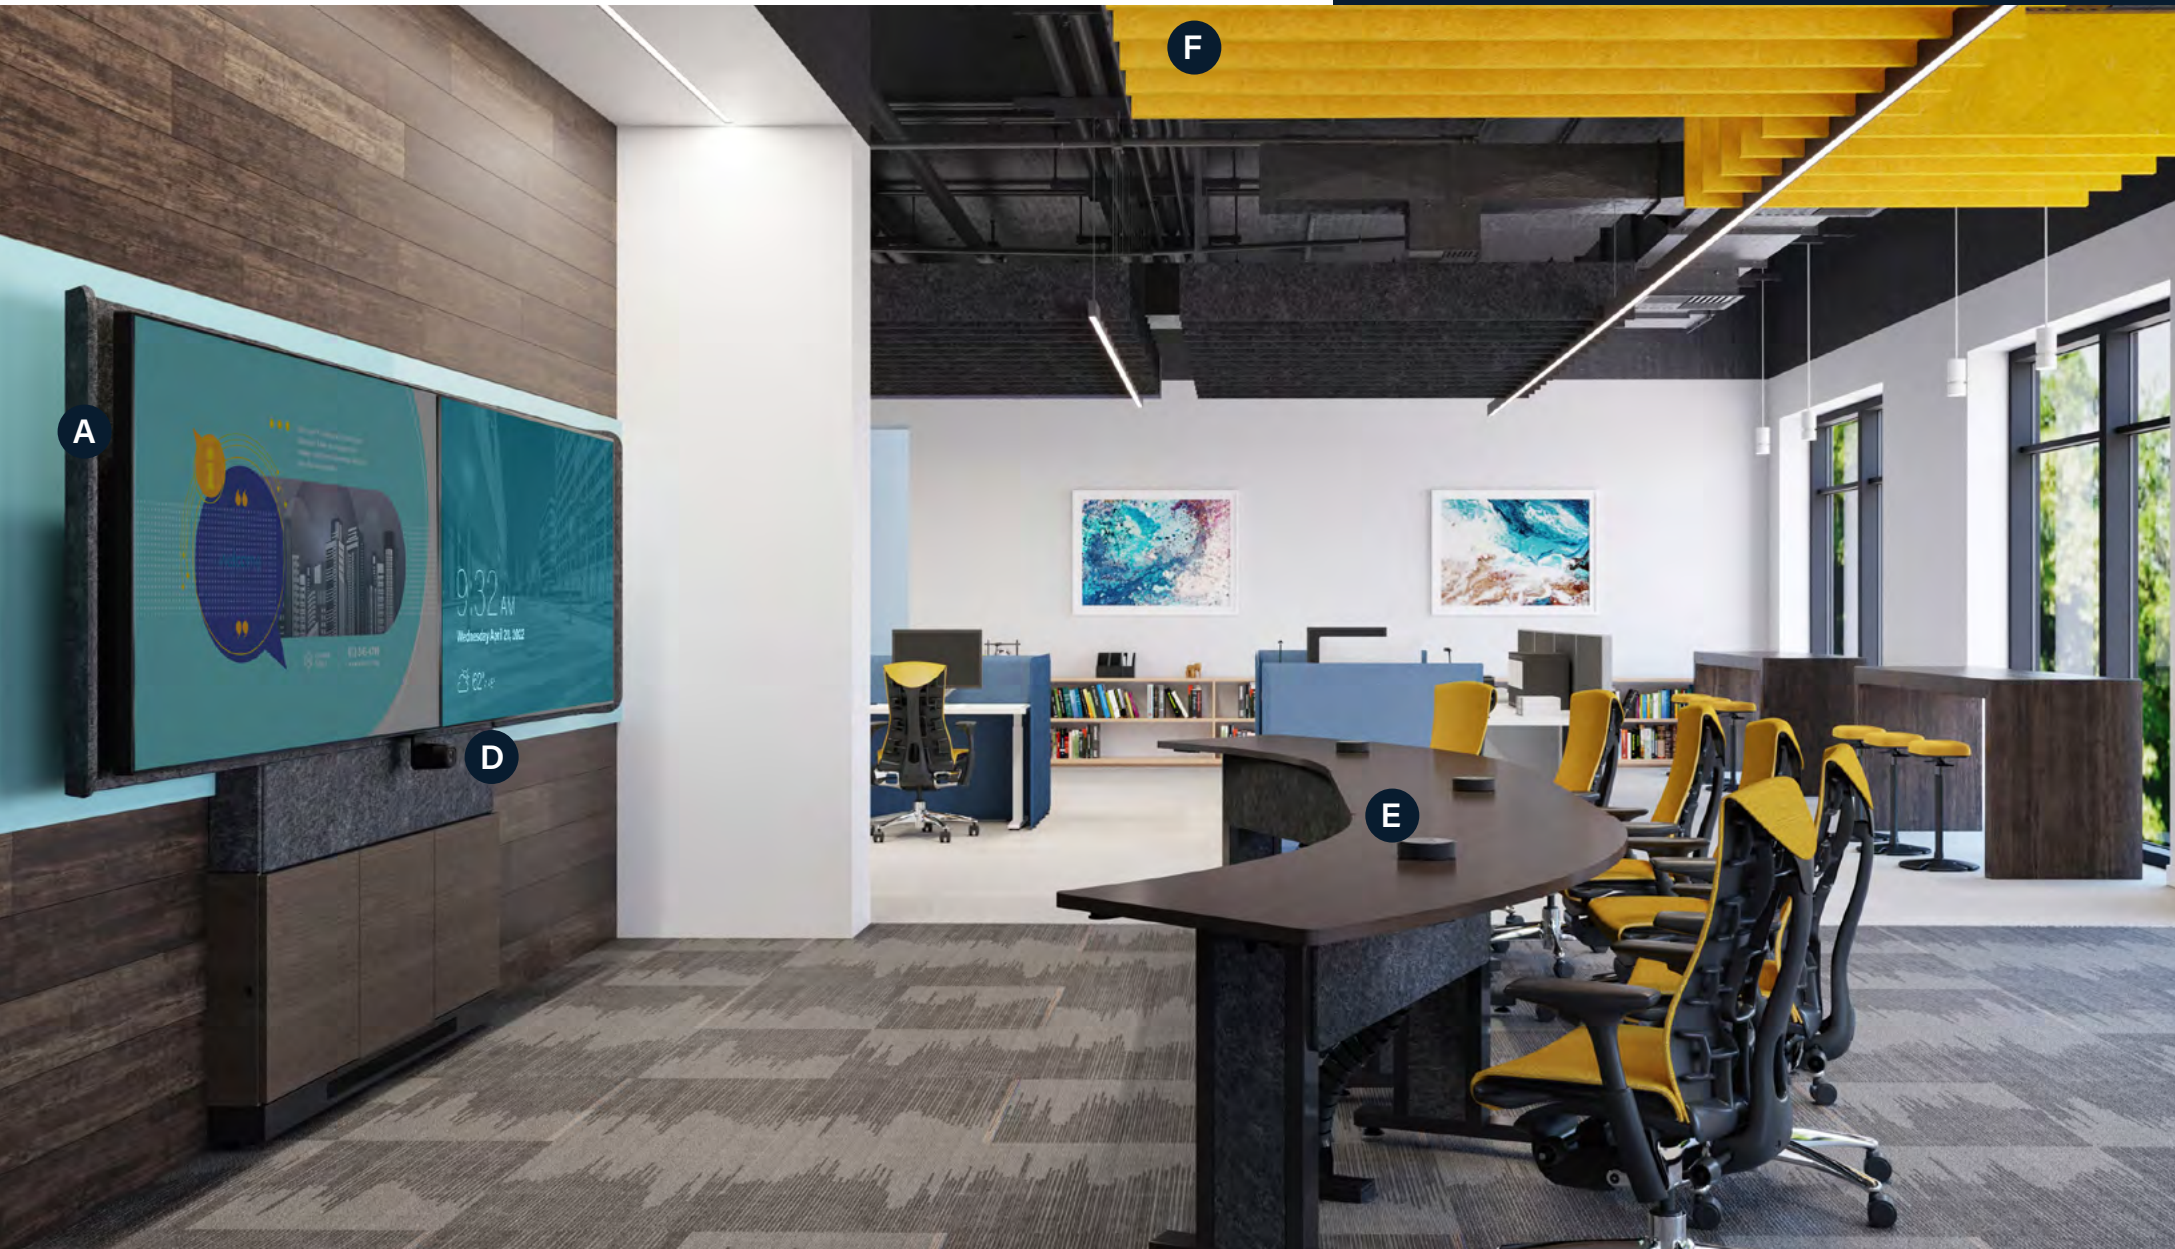

- A. Forum™ Floor-to-Wall Display Stand for (2) 65" Displays in Dark Finish*
- B. Forum™ Seated Height Arc Table in Dark Finish*
- C. Forum™ Seated Height Rectangle Table in Dark Finish*
- D. Vaddio® IntelliSHOT Auto-Tracking Camera in Black
- E. Vaddio® TableMIC in Black
- F. Focal Point® AirCore® Bridge Acoustic Lighting in Pineapple

* see page 20 for Wilsonart and Focal Point full finish details