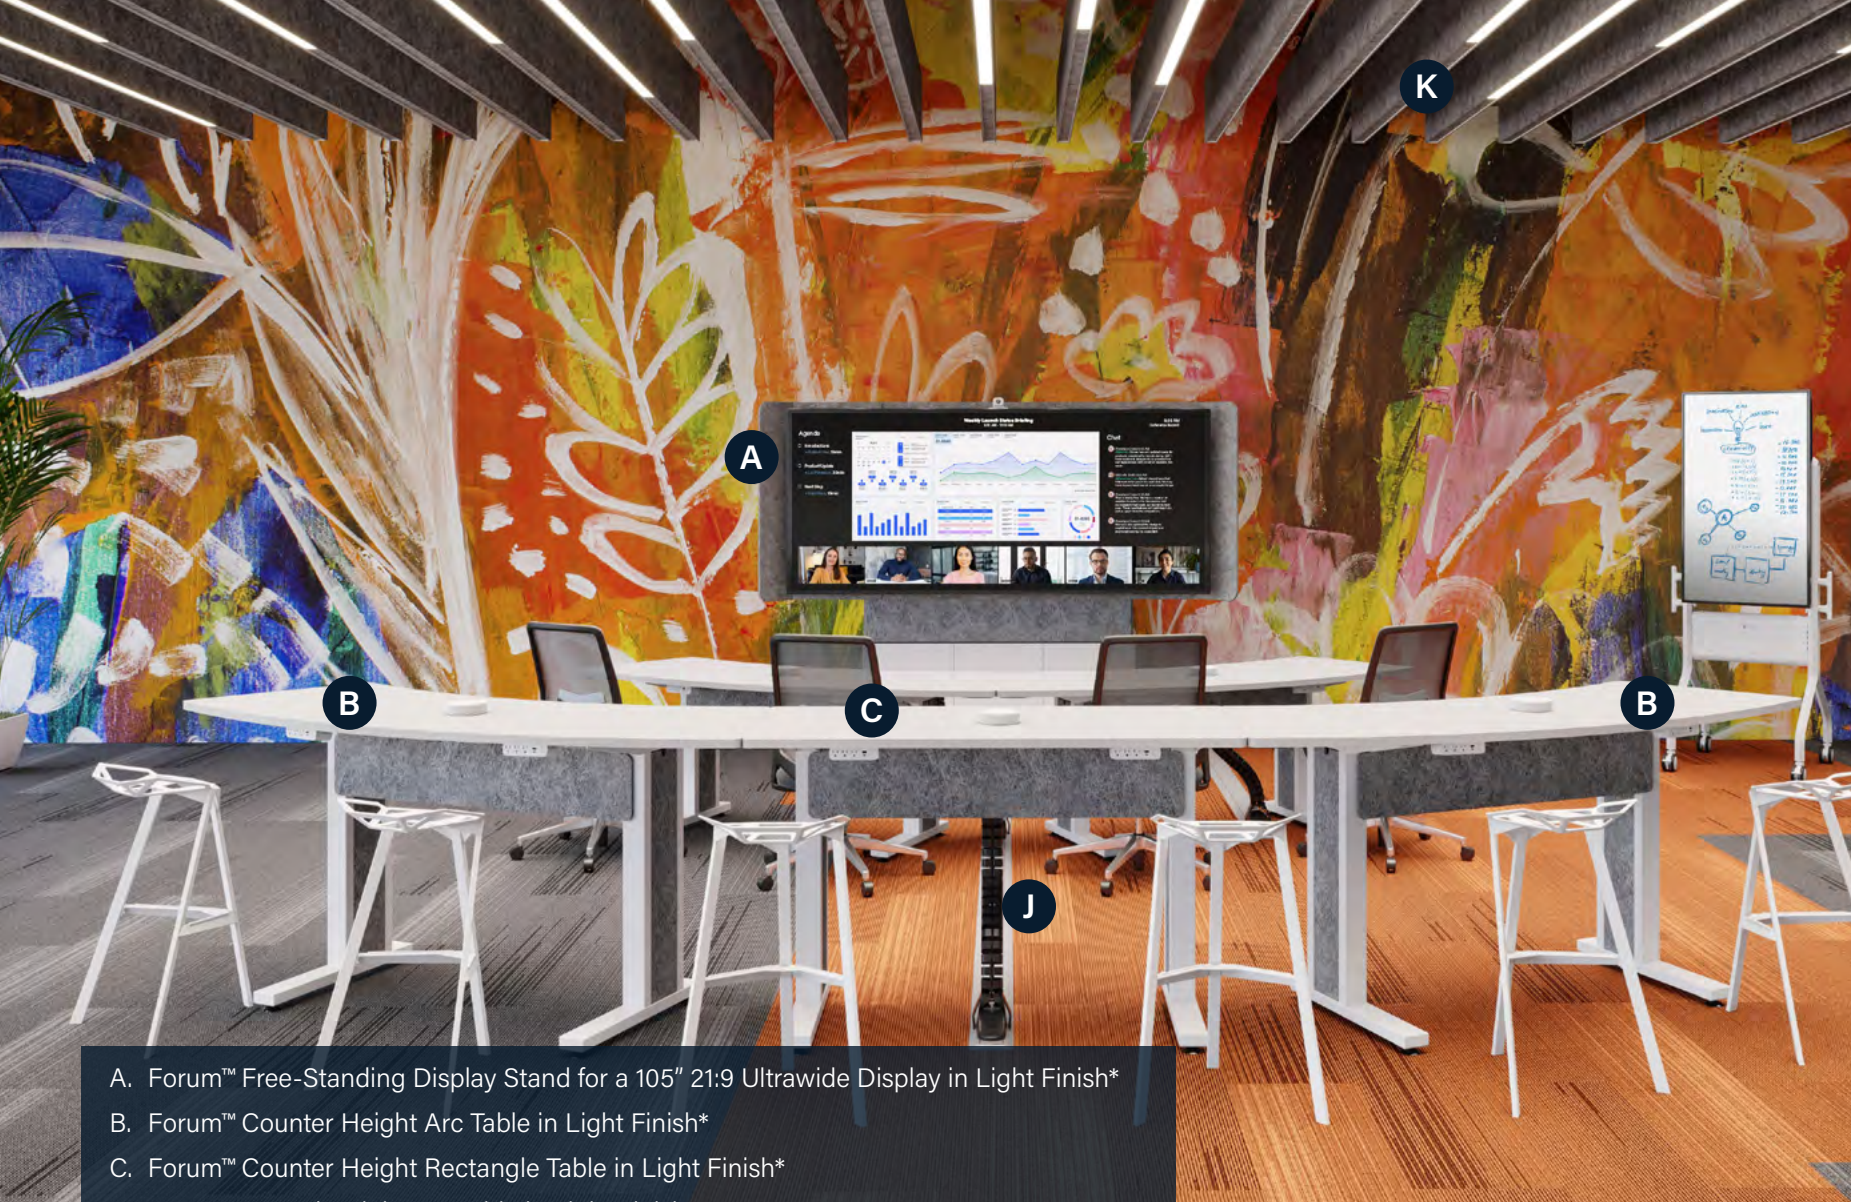

- A. Forum™ Free-Standing Display Stand for a 105" 21:9 Ultrawide Display in Light Finish*
- B. Forum™ Counter Height Arc Table in Light Finish*
- C. Forum™ Counter Height Rectangle Table in Light Finish*
- D. Forum™ Seated Height Arc Table in Light Finish*
- E. Vaddio® IntelliSHOT Auto-Tracking Camera in White
- F. Vaddio® TableMIC in White

* see page 20 for Wilsonart and Focal Point full finish details