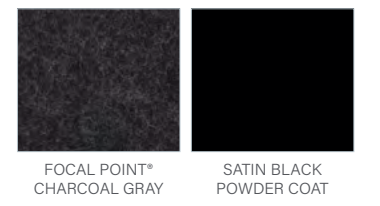

DARK

*Independently choose your table top color and table base finish.
Ex. Asian Night table top with a Light table base.

FORUM™ DISPLAY STAND

FREE-STANDING

PART NUMBER	DESCRIPTION
FM-DS-4875FS-AA3B	Forum™ Free-Standing 2-Bay Display Stand for (1) 42" - 55" Display, Dark Finish
FM-DS-4875FS-AD8W	Forum™ Free-Standing 2-Bay Display Stand for (1) 42" - 55" Display, Light Finish
FM-DS-4875FS-BA3B	Forum™ Free-Standing 2-Bay Display Stand for (1) 55" to 65" Display, Dark Finish
FM-DS-4875FS-BD8W	Forum™ Free-Standing 2-Bay Display Stand for (1) 55" to 65" Display, Light Finish
FM-DS-4875FS-CA3B	Forum™ Free-Standing 2-Bay Display Stand for (1) 65" to 75" Display, Dark Finish
FM-DS-4875FS-CD8W	Forum™ Free-Standing 2-Bay Display Stand for (1) 65" to 75" Display, Light Finish
FM-DS-6675FS-DA3B	Forum™ Free-Standing 3-Bay Display Stand for (1) 70" to 75" Display, Dark Finish
FM-DS-6675FS-DD8W	Forum™ Free-Standing 3-Bay Display Stand for (1) 70" to 75" Display, Light Finish
FM-DS-6675FS-EA3B	Forum™ Free-Standing 3-Bay Display Stand for (1) 80" to 85" Display, Dark Finish
FM-DS-6675FS-ED8W	Forum™ Free-Standing 3-Bay Display Stand for (1) 80" to 85" Display, Light Finish
FM-DS-6675FS-FA3B	Forum™ Free-Standing 3-Bay Display Stand for (1) 90" to 100" Display, Dark Finish
FM-DS-6675FS-FD8W	Forum™ Free-Standing 3-Bay Display Stand for (1) 90" to 100" Display, Light Finish
FM-DS-6675FS-GA3B	Forum™ Free-Standing 3-Bay Display Stand for (2) 50" to 55" Display, Dark Finish
FM-DS-6675FS-GD8W	Forum™ Free-Standing 3-Bay Display Stand for (2) 50" to 55" Display, Light Finish
FM-DS-6675FS-HA3B	Forum™ Free-Standing 3-Bay Display Stand for (2) 55" to 65" Display, Dark Finish
FM-DS-6675FS-HD8W	Forum™ Free-Standing 3-Bay Display Stand for (2) 55" to 65" Display, Light Finish
FM-DS-6675FS-JA3B	Forum™ Free-Standing 3-Bay Display Stand for (2) 65" to 75" Display, Dark Finish
FM-DS-6675FS-JD8W	Forum™ Free-Standing 3-Bay Display Stand for (2) 65" to 75" Display, Light Finish
FM-DS-6675FS-KA3B	Forum™ Free-Standing 3-Bay Display Stand for (1) 81" 21:9 Ultra-Wide Display, Dark Finish
FM-DS-6675FS-KD8W	Forum™ Free-Standing 3-Bay Display Stand for (1) 81" 21:9 Ultra-Wide Display, Light Finish
FM-DS-6675FS-LA3B	Forum™ Free-Standing 3-Bay Display Stand for (1) 105" 21:9 Ultra-Wide Display, Dark Finish
FM-DS-6675FS-LD8W	Forum™ Free-Standing 3-Bay Display Stand for (1) 105" 21:9 Ultra-Wide Display, Light Finish