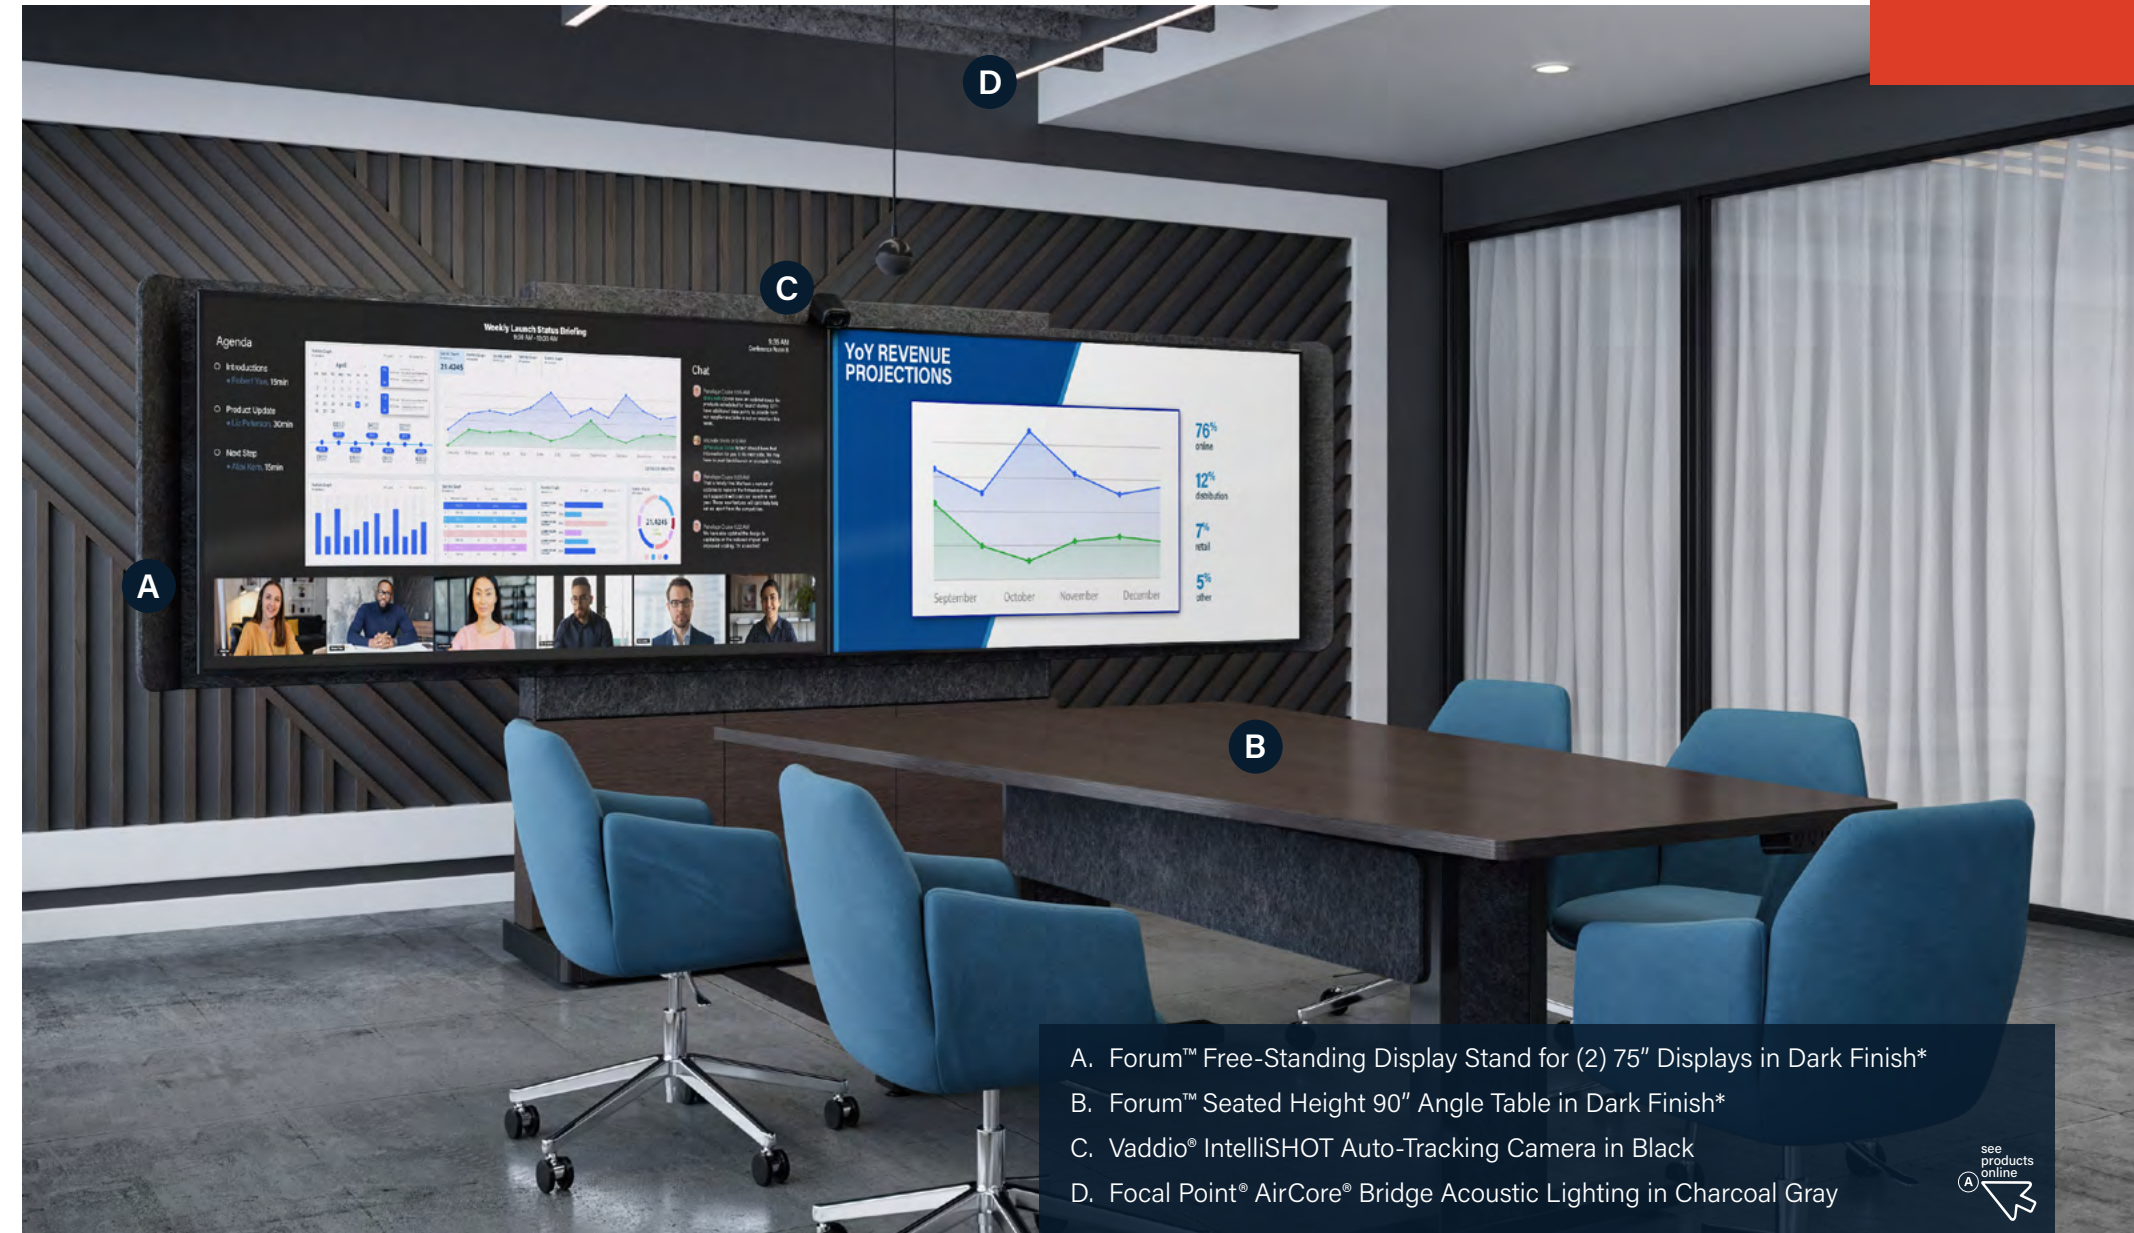

- A. Forum™ Free-Standing Display Stand for (2) 75" Displays in Dark Finish*
- B. Forum™ Seated Height 90" Angle Table in Dark Finish*
- C. Vaddio® IntelliSHOT Auto-Tracking Camera in Black
- D. Focal Point® AirCore® Bridge Acoustic Lighting in Charcoal Gray

* see page 20 for Wilsonart and Focal Point full finish details