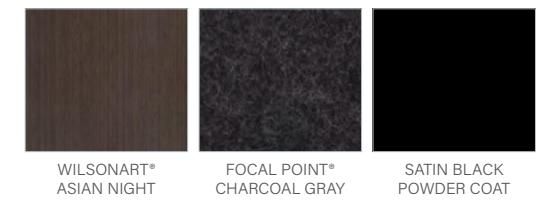

FULL FORUM™ PORTFOLIO

MATERIAL COLORS & FINISHES

DISPLAY STANDS

LIGHT

DARK

TABLE TOPS*

TABLE BASES

LIGHT