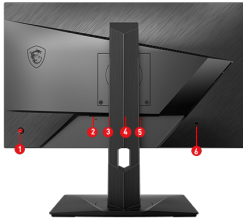

SPECIFICATIONS

Panel Size	23.8" (60cm)
Active Display Area (mm)	527.04(H) x 296.46(V)
Curvature	Flat
Panel Type	IPS
Panel Resolution	1920 x 1080 (FHD)
Pixel Pitch (H x V)	0.2745(H)x0.2745(V)
Aspect Ratio	16:9
Brightness (nits)	250
Contrast Ratio	1100:1
DCR	100000000:1
Signal Frequency	30~100 KHz(H) / 48~170 Hz(V)
Refresh Rate	170Hz
Response time	1ms (MPRT)
DYNAMIC REFRESH RATE TECHNOLOGY	Adaptive sync
HDR Support	N/A
Video ports	2x HDMI™ (Supports FHD@144Hz as specified in HDMI™ 1.4b) 1x DP (Supports FHD@170Hz as specified in DisplayPort 1.2a with overclocking)
USB ports	N/A
Audio ports	1x Earphone out
Viewing Angle	178° (H) / 178° (V)
Adobe RGB / DCI-P3 / sRGB	86.52% / 81.64% / 102.58%
Surface Treatment	Anti-glare
Display Colors	16.7M
Power Type	External Adaptor 20V 2.25A
Power Input	100~240V, 50/60Hz
Adjustment (Tilt)	-5° ~ 20°
Adjustment (Swivel)	-45° ~ 45°
Adjustment (Pivot)	-90° ~ 90°
Adjustment (Height)	0 ~ 130 mm
Kensington Lock	Yes
Control	5-way OSD navigation joystick
ACTIVATED RANGE	48 to 170Hz
Color Bit	8 Bits
Power consumption	On-mode: 18 (KWh/1000h) / Off-mode: 0.3 (KWh/1000h)

Dimension (W x D x H)	540.2 x 233.7 x 399.2 mm 540.2 x 57.1 x 328.2 mm (Without stand)
Console Mode	Support FHD@120Hz
Frameless Design	Yes
PIP / PBP Function	N/A
VESA Mounting	100 x 100 mm
Weight (NW / GW)	3.5kg / 5.1kg without Stand: 2.5kg
Note	Display Port: 1920 x 1080 (Up to 170Hz By DP Over Clocking) HDMI™: 1920 x 1080 (Up to 144Hz) Adobe RGB, DCI-P3 and sRGB follow CIE1976 Standard

CONNECTIONS

1. 5-way joystick navigator
2. DC jack
3. 2 x HDMI™ (1.4b)
4. 1 x Display Port (1.2a)
5. Headphone out
6. Kensington lock