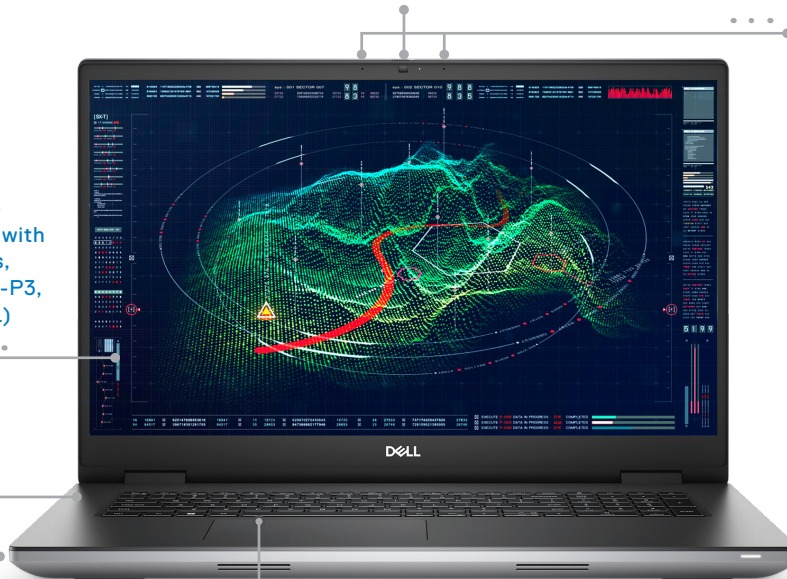

PRECISION 7780

Power your passion with Precision
Put max power behind your purpose with a scalable 17.3" mobile workstation.

FHD IR Camera, Windows Hello compliance, Integrated Camera Shutter, Proximity, Contextual Privacy and Ambient Light Sensors

16:9 aspect ratio (up to HDR400 UHD), display with narrower bezel, 500nits, PremierColor, 99% DCI-P3, ComfortView Plus (LBL) options

Dual array mics with noise suppression technology

Up to 16TB of storage, with 4 Gen 4 M.2 slots

Easy access storage with optional door on the bottom of the base

Pro keyboard

Optional Smart Card Reader

Chassis intrusion sensor

Large click pad with optional NFC reader

Up to WiFi 6E

Bluetooth 5.3

Dell Optimizer for Precision

ExpressSign-in
ExpressConnect
ExpressCharge
ExpressDischarge
ExpressResponse
Intelligent Audio
Reporting & Analytics

26.7 mm

Up to 240W adapter

Up to 93Whr battery

Sustainability

EPEAT Gold Registered
100% recycled plastics & cardboard contained in packaging