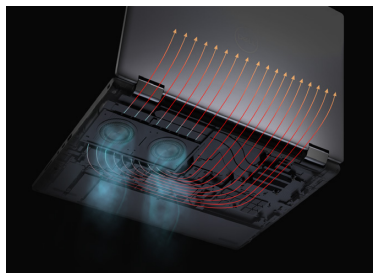

Advanced Thermals

User Selectable Thermals Tables (USTT)
Dual Opposing Output (DOO) fan with liquid polymer blades
Dual intake venting
Thermal insulated material, GORE™