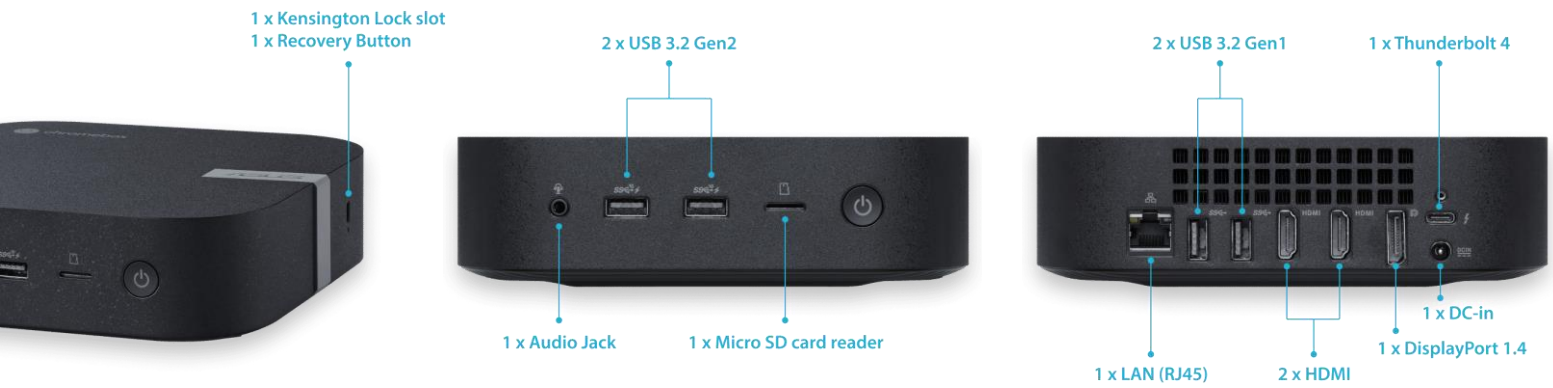

Overview:

Accessories list:

- Power Cord
- AC Adapter
- Quick Start Guide & Warranty Card
- VESA Mount Kit (Optional)
- Wired Keyboard & Mouse (Optional)