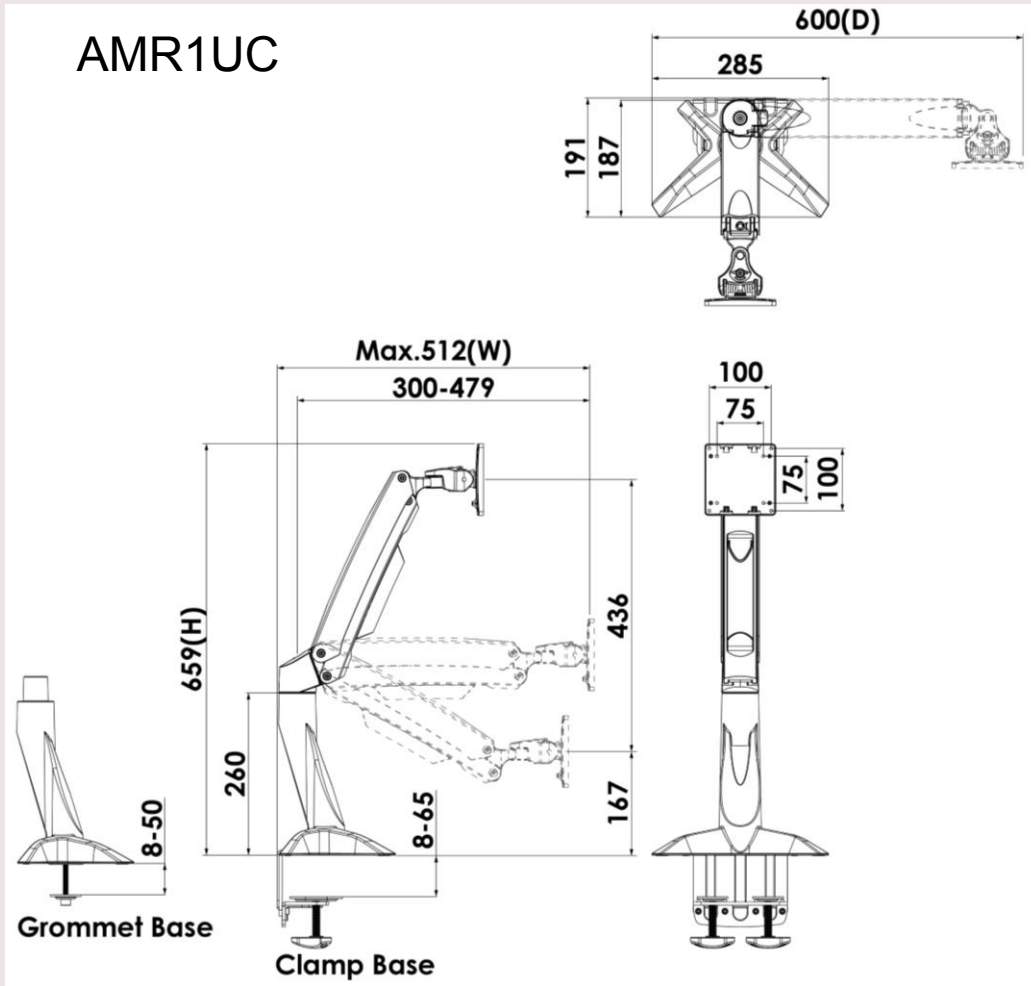

AMR1UC

Heavy Duty Single Ultra wide Monitor Arm/ Curved Monitor Arm

Amer Mounts' AMR1UC is a monitor table stand designed with the convenient stretch function meet the current needs of display mounting and storage. The material of the AMR1UC, made out of rugged aluminum alloy, can support a 12~19kg flat monitor and 7.5-14.5 kg curved/ultrawide monitor (curvature:≥1000R). With multi-angle adjustment, left and right angle can be adjusted by 180 degrees, tilting angle +/-20 degrees and up and down adjustable function of the arm. The VESA quick release function allows for quick removal and connection of displays.

Specifications

Material	• Steel/Plastic/Aluminum	Screw Type	• M4
Net Weight	• 6.5Kg(14.33lbs)	Dimension (W*H*D)	• 505 X 659 X 600 mm 19.88" X 25.95" X 23.62"
Hinge Module	<ul style="list-style-type: none"> • Swivel: +/-90° • Tilt: +/-20 • Pivot: 360° • User Torque Adjust: Available 	Display Support	<ul style="list-style-type: none"> • Mounting Pattern: 100x100/75x75mm • Panel Size Support: <=49" • Support Weight(range): 12-19Kg(26.46-41.89 lbs) • Curved Panel Size Support: <=49" • Curvature: ≥1000R • Curved Panel support weight (range): 7.5-14.5 kg (16.53-31.97 lbs)
Hinge Adjust	<ul style="list-style-type: none"> • Height Adjustment Range(Arm) 436mm(17.17") • Tension Torque Adjust Yes • Tilt(Arm) -30°(down) ~+65°(up) 	Extended Arm Provided	• 1
Height Adjustment Range(POLE)	N/A	Cable Management	• Yes

Revision 1.00

AMR1UC

See more • Do more • Be more

Heavy Duty Single Ultra wide Monitor Arm/ Curved Monitor Arm

VESA	Tilt	Rotate	Swivel	Cable Management	Height Adjust	Torque Adjust
100x100 75x75(mm)	±20°	360°	±90°		+65° -30°	

≤ 49"
12-19 kg
26.46-41.89 lbs
MONITOR

≤ 49"
7.5-14.5 kg
16.53-31.97 lbs
CURVED

≥1000R

360°
±90°

www.amer.com / www.amermounts.com

sales@amer.com
1-800-262-9703

Specifications subject to change without notice. Errors and omissions excepted. All trademarks are properties of their respective owners.