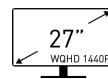

SPECIFICATIONS

PANEL SIZE	27"
PANEL RESOLUTION	2560 x 1440 (WQHD)
REFRESH RATE	75Hz
RESPONSE TIME	1ms (MPRT) / 4ms (GTG)
PANEL TYPE	IPS
VIEWING ANGLE	178°(H) / 178°(V)
ASPECT RATIO	16:9
CONTRAST RATIO	1000:1
sRGB	102% (CIE 1976)
ACTIVE DISPLAY AREA (MM)	596.736(H) x 335.664(V)
PIXEL PITCH (H X V)	0.2331(H) x 0.2331(V)
SURFACE TREATMENT	Anti-glare
DISPLAY COLORS	16.7M
COLOR BIT	8 bits
VIDEO PORTS	2x HDMI™ (1.4b) 1x DisplayPort (1.2a)
AUDIO PORTS	1x Headphone-out
KENSINGTON LOCK	Yes
SPEAKER	2x 2W
VESA MOUNTING	75 x 75 mm
POWER TYPE	External Adaptor (12V 3A)
POWER INPUT	100~240V, 50~60Hz
DYNAMIC REFRESH RATE TECHNOLOGY	AMD FreeSync™
ADJUSTMENT (TILT)	-5° ~ 20°
ADJUSTMENT (SWIVEL)	-30° ~ 30°
ADJUSTMENT (PIVOT)	-90° ~ 90°
ADJUSTMENT (HEIGHT)	0 ~ 100 mm
DIMENSION (W X H X D)	613.50 x 413.40 x 200.80 mm (24.15 x 16.28 x 7.91 inch)
CARTON DIMENSION (W X H X D)	841 x 448 x 131 mm (33.11 x 17.64 x 5.16 inch)
WEIGHT (NW / GW)	5.67 kg (12.5 lbs) / 7.6 kg (16.76 lbs)
CERTIFICATES	CB/CE Energy Star

FEATURES

27" WQHD 1440P

View your applications, spreadsheets and more with a perfect 27 inches screen with a breathtaking viewing experience that comes with WQHD resolution

IPS Grade Panel

Instantly optimize the screen colors and brightness to ensure that you enjoy every detail at its best while creating your own on-line video