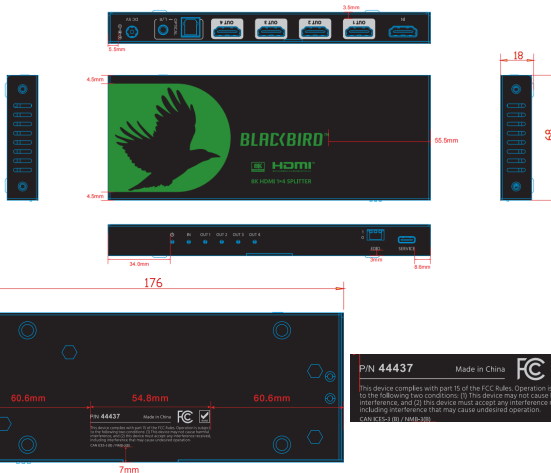

Audio Formats	HDMI Input/output: LPCM, Dolby Digital/Plus/EX, Dolby TrueHD, Dolby Atmos, DTS, DTS-EX, DTS-96/24, DTS High Res, DTS-HD Master Audio, DSD
	Audio de-embedding output: Optical LPCM/Dolby/DTS 5.1CH Analog LPCM 2CH
ESD Protection	IEC 61000-4-2: ±8kV (Air-gap discharge) & ±4kV (Contact discharge)

Connection	
Input	1 x HDMI IN [Type A, 19-pin female]
Output	4 x HDMI OUT [Type A, 19-pin female] 1 x OPTICAL [S/PDIF] 1 x L/R [3.5 mm Stereo Mini-jack]
Control	1 x SERVICE [USB Type C, Update port]

Mechanical	
Housing	Metal Enclosure
Color	Black
Dimensions	176 mm [W] x 68 mm [D] x 18 mm [H]
Weight	295 g
Power Supply	Input: AC 100-240V 50/60Hz; Output: DC 5V/2A (US/EU standards, CE/FCC/UL certified)
Power Consumption	6W (Max)
Operation Temperature	0°C-40°C / 32°F-104°F
Storage Temperature	-20°C-60°C / -4°F-140°F
Relative Humidity	20-90% RH (non-condensing)

Recommended HDMI Cable				
Video Resolution	8K	4K60	4K24	1080P
HDMI Cable Length	3 m / 10 ft	8 m / 26 ft	12 m / 39 ft	15 m / 49 ft
(HDMI IN / OUT)				

NO.	PART NAME	SPECIFICATION DESCRIPTION	QTY	UNIT
①	Main Unit	8K60Hz 1x4HDMI Splitter	1	PCS
②	User Manual	Size: 140x105mm	1	PCS
③	Power adapter	DC 5V/2A fully assembled	1	PCS

Pantone COOL GRAY 4C
Pantone 2421C

VERSION INFORMATION (Vendor)			
Rev.	Rev. Date	Modified By	Brief Description
V1			
V2	2024/9/05	Ashley Zou	chipset changed

PIN 44437

Made in China

www.moniprice.com

MONOPRICE

DESCRIPTION:
Blackbird 8K60 1x4 HDMI Splitter With
Audio Extraction, HDMI 2.1, HDCP 2.3

PID #: 44437

DATE:
2024/9/5

UNIT:
MM

FILE NAME:
44437_PRODUCT