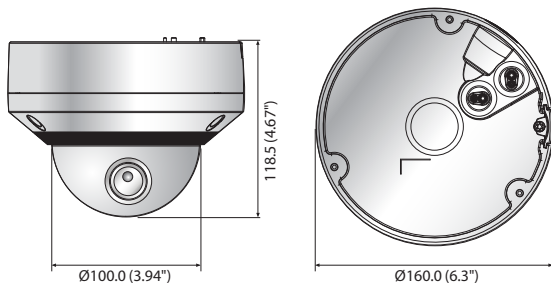

## Key Features

- Max. 2megapixel (1920 x 1080) resolution
- 2.8 ~ 12mm (4.3x) motorized varifocal lens
- Max. 60fps@all resolutions (H.265/H.264)
- H.265, H.264, MJPEG codec supported, Multiple streaming
- Day & Night (ICR), WDR (150dB), Defog
- Loitering, Directional detection, Fog detection, Audio detection, Digital auto tracking, Sound classification, Tampering
- Motion detection, Handover
- SD/SDHC/SDXC memory slot (Max. 512GB)
- Hallway view, WiseStream II support
- IR viewable length 50m, IP67/IP66, NEMA 4X, IK10
- LDC support (Lens Distortion Correction)
- PoE / 24V AC, 12V DC, Bi-directional audio support

## Dimensions

Unit : mm (inch)