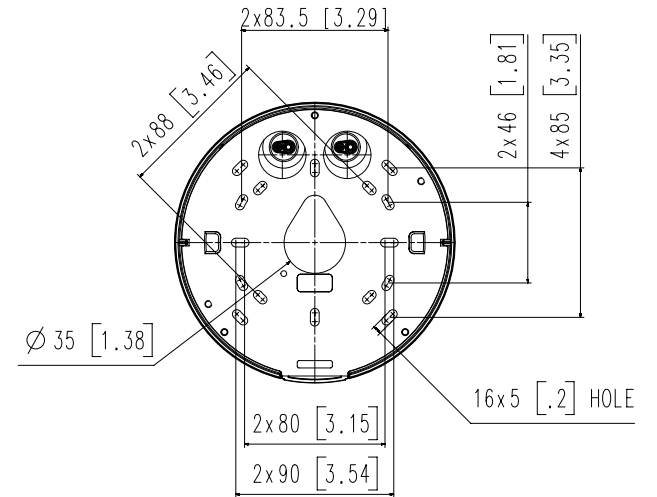

Mechanical

Color / Material	White / Aluminum Hard-coated window
RAL Code	RAL9003
Product Dimensions / Weight	Ø93.4x298.4mm(Ø3.68"x11.75"), 2200g(4.85 lb)
Compatible Conduit hole / Gangbox	3/4" (M25) single, double, 4" octagon, 4" square

DORI (EN62676-4 standard)

Detect (25PPM/ 8PPF)	Wide: 44.8m(147.02ft) / Tele: 151.3m(496.29ft)
Observe (63PPM/ 19PPF)	Wide: 17.9m(58.81ft) / Tele: 60.5m(198.52ft)
Recognize (125PPM/ 38PPF)	Wide: 9.0m(29.4ft) / Tele: 30.3m(99.26ft)
Identify (250PPM/ 76PPF)	Wide: 4.5m(14.7ft) / Tele: 15.1m(49.63ft)

3	-	
2	-	
1	XNO-9083R / 8083R / 6083R	'21.07.12
No.	MODEL NAME	DATE
Unit:mm[inch]		SCALE:1/1
Hanwha Techwin		