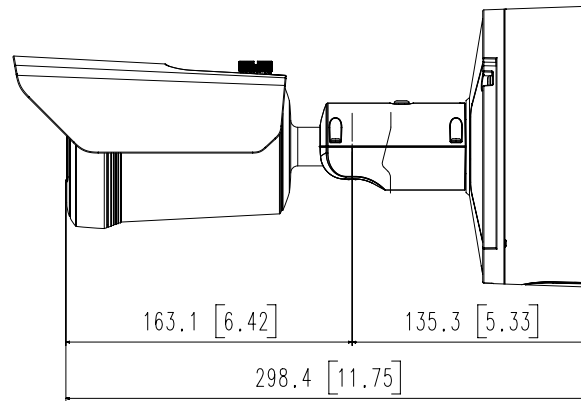

3	-	
2	-	
1	XNO-9083R / 8083R / 6083R	'21.07.12
No.	MODEL NAME	DATE
Unit:mm[inch]		SCALE:1/1
Hanwha Techwin