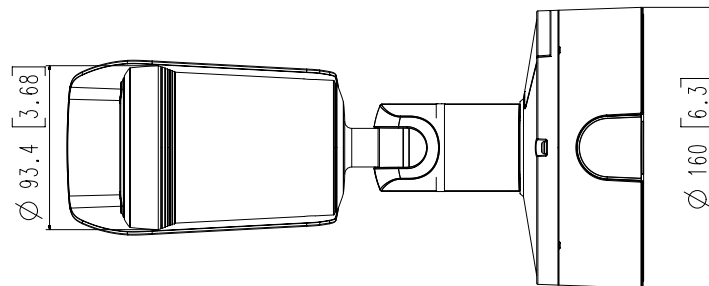

3	-	
2	-	
1	XNO-9083R / 8083R / 6083R	'21.07.12
No.	MODEL NAME	DATE
Unit:mm[inch]		SCALE:1/1
Hanwha Techwin