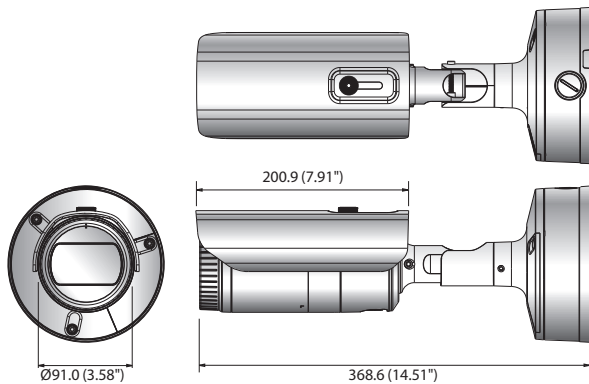

# XNO-6120R

2M Network IR Bullet Camera

## Key Features

- Max. 2Megapixel (1920 x 1080) resolution
- 5.2 ~ 62.4mm (Optical 12X) Optical Lens
- Max. 60fps@all resolutions (H.265 / H.264)
- H.265, H.264, MJPEG Codec Supported, Multiple streaming
- Day & Night (ICR), WDR (150dB), Defog
- DIS with built-in Gyro sensor
- Loitering, Directional detection, Fog Detection, Audio detection, Sound Classification, Tampering
- Motion Detection, Handover
- SD / SDHC / SDXC 2 Slot (Max. 512GB)
- Hallway View, WiseStreamII Support
- IR Viewable Length 70m (229.66ft), IP67 / IP66, NEMA 4X, IK10
- LDC Support (Lens Distortion Correction)
- PoE, 24V AC, 12V DC, Bi-directional audio Support

## Dimensions

Unit : mm (inch)