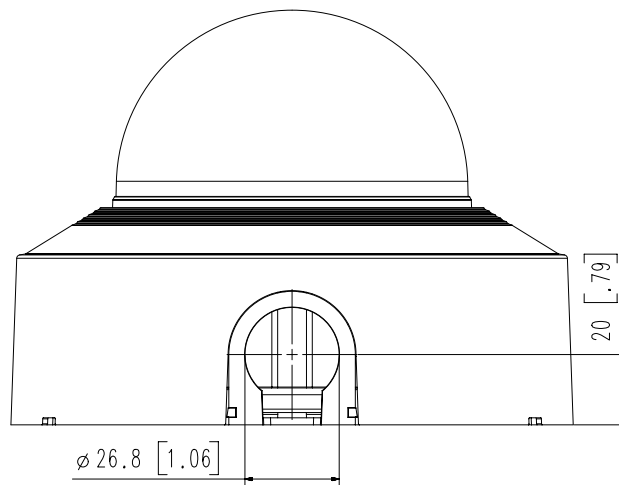

4	XND-C6083RV	'21.01.05
3	XND-C7083RV	'21.01.05
2	XND-C8083RV	'21.01.05
1	XND-C9083RV	'21.01.05
No.	MODEL NAME	DATE

Unit:mm[inch] SCALE:1/1 Hanwha Techwin

A2

© Hanwha Techwin Co.,Ltd. All rights reserved.