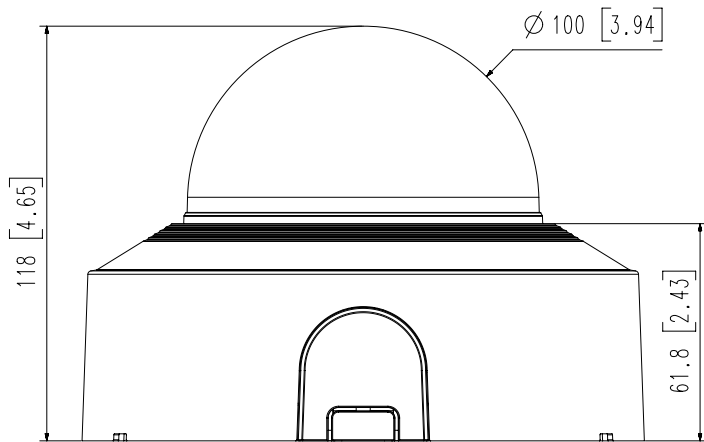

4	XND-C6083RV	'21.01.05
3	XND-C7083RV	'21.01.05
2	XND-C8083RV	'21.01.05
1	XND-C9083RV	'21.01.05
No.	MODEL NAME	DATE

Unit:mm[inch] SCALE:1/1 Hanwha Techwin

A2

© Hanwha Techwin Co.,Ltd. All rights reserved.