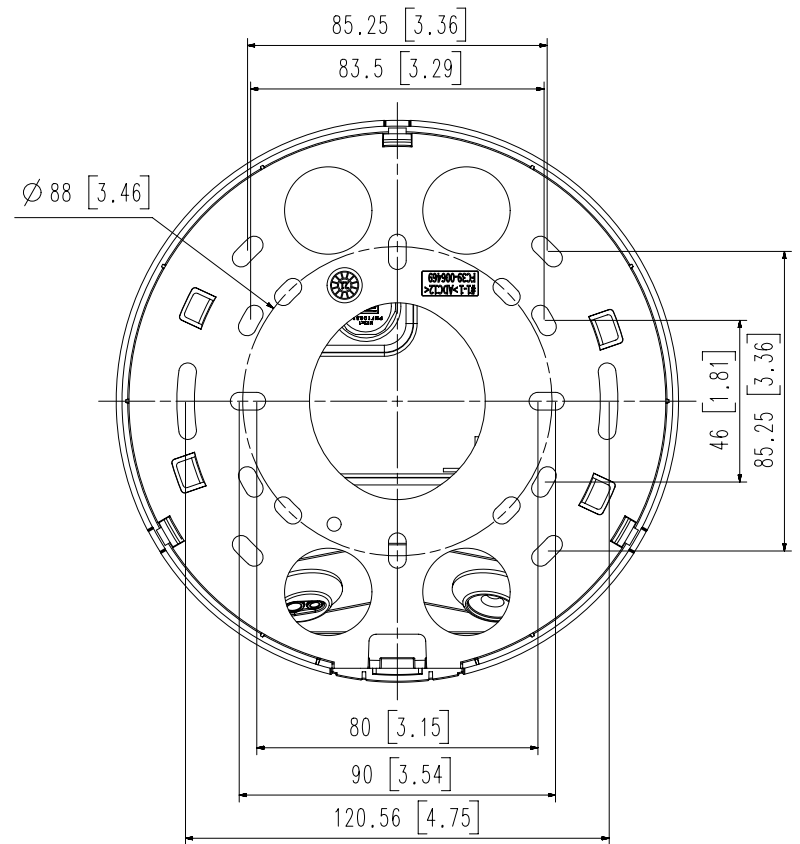

4	XND-C6083RV	'21.01.05
3	XND-C7083RV	'21.01.05
2	XND-C8083RV	'21.01.05
1	XND-C9083RV	'21.01.05
No.	MODEL NAME	DATE

Unit:mm[inch] SCALE:1/1 Hanwha Techwin

A2

© Hanwha Techwin Co.,Ltd. All rights reserved.