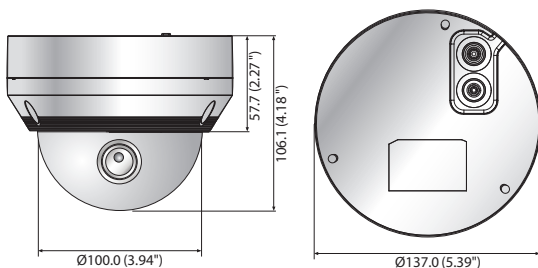

## Key Features

- 5 Megapixel (2592 x 1944) resolution
- 3.2~10mm(3.1x) motorized varifocal lens
- 0.15Lux (Color), 0Lux (B/W, IR LED on)
- 30fps@5 MP (H.265 / H.264)
- H.265, H.264, MJPEG codec support, Multiple streaming
- Day & Night, WDR (120dB)
- Defocus detection, Directional/Virtual Line detection, Motion detection, Enter/Exit, Tampering
- Micro SD / SDHC / SDXC memory slot (Maximum 128GB)
- Hallway view, WiseStream II support
- IR Viewable length 30m
- IP66, IK10, PoE

## Dimensions

Unit : mm (inch)