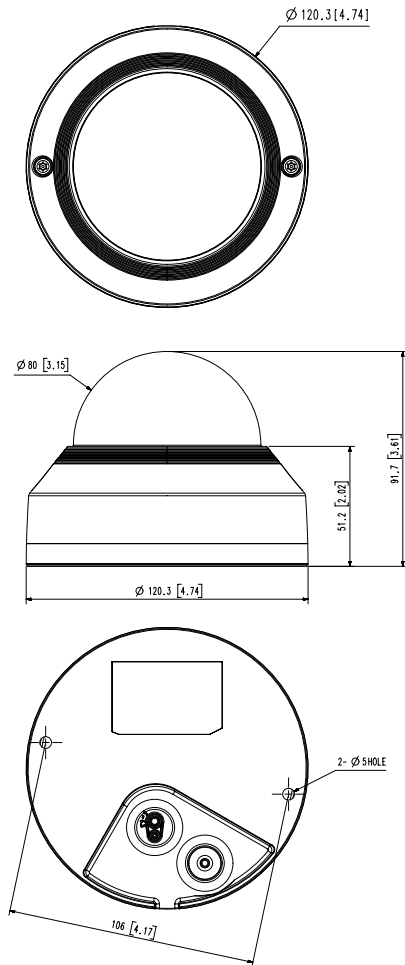

Lens

Focal Length (Zoom Ratio)	2.8mm fixed focal
Max. Aperture Ratio	F2.0
Angular Field of View	H: 104.7°/ V: 76.5°/ D: 136.0°
Focus Control	Fixed

Pan / Tilt / Rotate

Pan / Tilt / Rotate Range	0°~350° / 0°~67° / 0°~355°
---------------------------	----------------------------

Mechanical

Color / Material	White / Aluminum
RAL Code	RAL9003
Product Dimensions / Weight	Ø120.3x91.7mm(Ø4.74x3.61"), 510g(1.12 lb)
Hanging Mount (Dome)	SBP-122HMW
Backbox	SBV-120GW

DORI (EN62676-4 standard)

Detect (25PPM/ 8PPF)	40.0m(131.20ft)
Observe (63PPM/ 19PPF)	16.0m(52.48ft)
Recognize (125PPM/ 38PPF)	8.0m(26.24ft)
Identify (250PPM/ 76PPF)	4.0m(13.12ft)

QNV-8010R

5M H.265 IR Dome Camera

CAD

Unit: mm [inch]

QNV-6012R/6022R/6032R
QNV-8010R/8020R/8030R
UNIT : mm[inch]