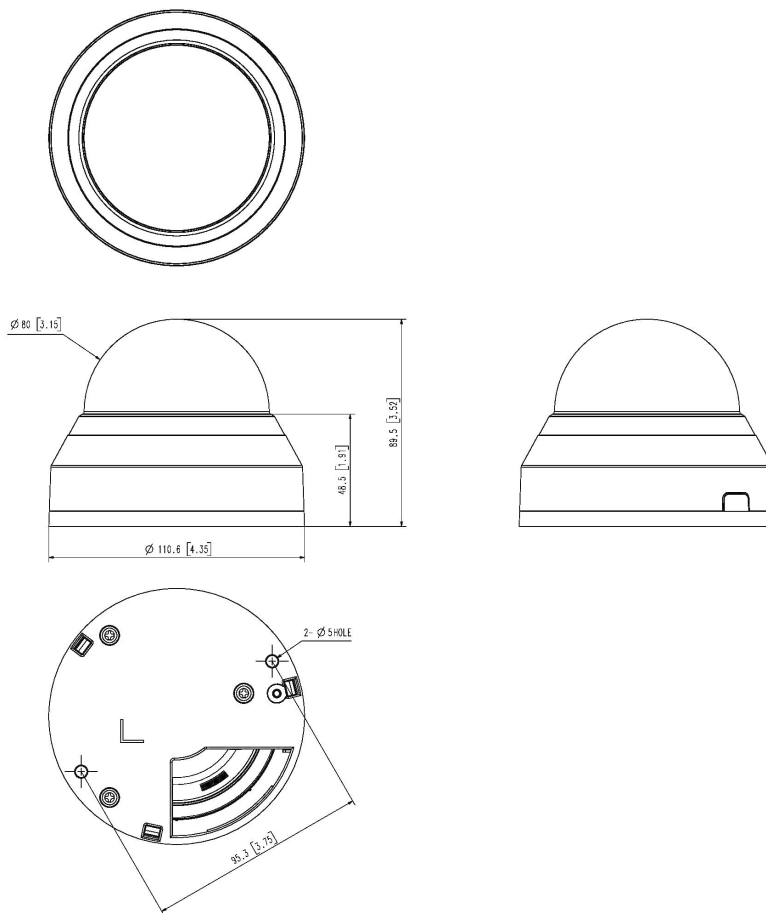

---

DORI (EN62676-4 standard)	
Detect (25PPM/ 8PPF)	40.0m(131.20ft)
Observe (63PPM/ 19PPF)	16.0m(52.48ft)
Recognize (125PPM/ 38PPF)	8.0m(26.24ft)
Identify (250PPM/ 76PPF)	4.0m(13.12ft)

---

# QND-8010R

5M H.265 IR Dome Camera

CAD

Unit:mm [inch]

QND-8010R/8020R/8030R  
UNIT : mm[inch]