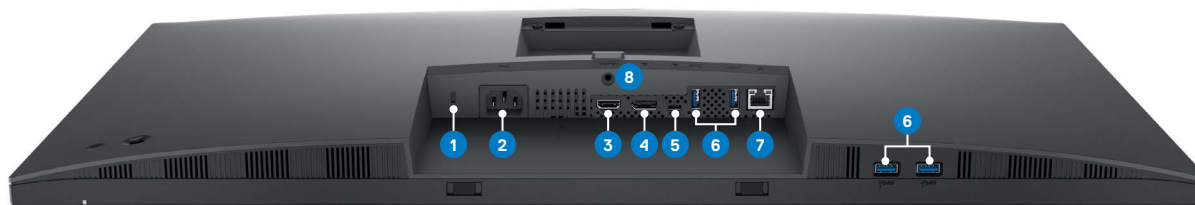

1 Security lock slot	4 DisplayPort (in)	7 RJ45 port
2 AC Power port	5 USB-C port	8 Stand lock
3 HDMI port	6 USB Type-A downstream port (4)	

RECOMMENDED ACCESSORIES

Enjoy a virtually tool-free assembly and easy installation with this Dell Single Monitor Arm – MSA20. Dell Quick Release lets you snap on your Dell Monitor onto the arm simply without tools.

Seamlessly switch between 3 devices anytime with a click of the button and enhance your productivity with its 36-month battery life.

World's slimmest and lightest soundbar⁹ offers exceptional audio clarity and magnetically attaches to Dell monitors¹⁰ offering a clean desk experience.

* Dell monitors are #1 Worldwide for 7 consecutive years (2013, Q2 to 2020, Q4)! Source: IDC Worldwide Quarterly PC Monitor Tracker, Q4 2020.

** Dell adheres to standard USB-C specifications and protocol and these monitors deliver up to 65W of power. Functionality with non Dell USB-C systems may vary.

1 Advanced Exchange: Dell will send you a replacement monitor the next business day in most cases, if deemed necessary after phone/online diagnosis. Shipping times may vary by location and for monitors 55" and above. Fee charged for failure to return defective unit. See dell.com/servicecontracts/global.

2 Availability varies, please visit www.dell.com/support for details.

3 TÜV Certified – Low Blue Light Hardware Solution and Flicker Free (ID 1111236810). For more details, visit www.tuv.com.

4 MAC Address pass-through functionality is tested to work with most Dell PC systems. Functionality on non-Dell systems may vary.

5 For a copy of the Limited Hardware Warranty, write to Dell USA LP, Attn: Warranties, One Dell Way, Round Rock, TX 78682 or see dell.com/warranty.

6 As defined in EU 2019/2021 and EU 2019/2013.

7 Maximum brightness and contrast setting with maximum power loading on all USB ports.

8 EPEAT Gold registered in the U.S. EPEAT registration varies by country. See www.epeat.net for registration status by country.

9 Based on Dell analysis of publicly available specs of comparative attachable monitor soundbars, July 2020.

10 Compatible with select Dell monitors only. Please refer to the Dell Slim Soundbar – SB521A compatibility list on dell.com.

Dell.com/monitors

Product availability varies by country. Please contact your Dell representative for more information.

© 2021 Dell Inc. or its subsidiaries. All Rights Reserved. Dell Technologies, Dell, EMC, Dell EMC and other trademarks are trademarks of Dell Inc. or its subsidiaries. Other trademarks may be trademarks of their respective owners. USB Type-C® and USB-C® are registered trademarks of USB Implementers Forum.