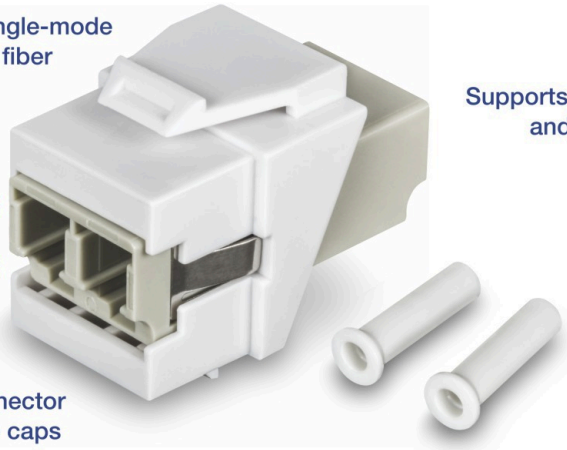

TRENDnet's LC Duplex Fiber Optic Keystone Coupler Jacks – 5-Pack, model TC-K05LC, includes five LC duplex fiber keystone jacks for use with TRENDnet's TC-KP24SA blank shielded keystone patch panel. These fiber keystone jacks are designed for gigabit and 10G fiber optic network applications. Each fiber keystone jack is designed for use with single-mode or multi-mode fiber cabling. The LC fiber female-to-female coupler design makes it easy and simple to join two fiber patch cables together. These LC duplex fiber coupler jacks feature a convenient tool-less snap-in design for easy installation.

### Tool-less Installation

These LC duplex fiber coupler jacks feature a convenient tool-less snap-in design for easy installation

### Compatibility

Works with blank shielded keystone patch panels and wall plates

### 5-Pack

Includes five LC duplex fiber keystone jacks for use with TRENDnet's TC-KP24SA blank shielded keystone patch panel

Compatible with single-mode & multi-mode fiber

Duplex LC connector with protective caps