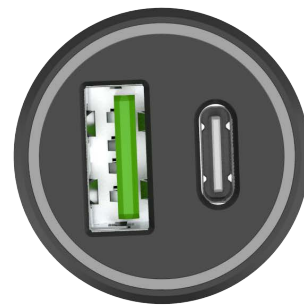

4XEM's Dual USB Car Charger Adapter A/C

4XEM Part- 4XRCC61820WB

Turn your vehicle's 12V outlet (cigarette lighter) into an ultra-efficient USB charging socket with 4XEM's Universal Dual USB Car Charger. Featuring a dual charging interface utilizing both traditional USB-A and modern USB-C. Ideal for juicing up your iPhone, iPad, iPod or any USB charging device (digital cameras, PDAS, mobile phones, Samsung Devices, USB accessories and more). Additional USB charging cables sold separately.

Problem it solves: Avoid the dreaded low battery message while behind the wheel. Built for road warriors, 4XEM's Dual USB Car Charger keeps your USB charging devices powered while you're on the go.

4XEM Products Are Available At Your Favorite Online Retailers

WWW.4XEM.COM

Contact Todd Schaus 4XEM sales Rep
1-866-999-4936 Ext.104 tschaus@4xem.com

Features:

- Dual USB ports (A+C)
- Power Budget: 20W
- Universal USB compatibility
- Quick Charging
- Cables sold separately
- Utilizes car 12V outlet (cigarette lighter)
- Convenient car charging