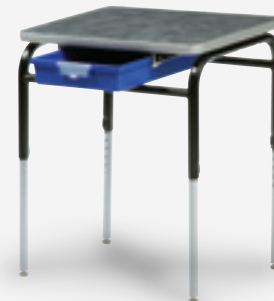

Higher Learning Desks

TESTED TO
5,000 LBS!

MITYBILT

Educational Furniture

Zenith Higher Learning Desks

Designed to excel where other desks fail.

The ZENITH desk is designed to excel where other desks fail. Its ultimate simplicity and durability makes it a winner in every situation. The Zenith desk is suitable for every student's need, with storage, work surface and adjustable height options all integrated around the proven frame of Zenith.

The ZENITH Standing Height Desk is incomparable.

Standing is a great way to eliminate fidgeting, which thereby improves the learning experience.

Standing up not only improves focus and learning, it can help decrease obesity.

- New York Times

Study

Part #	Size (in.)	Lbs.
ZD1824	18 x 24	20
ZD2026	20 x 26	21
ZD2424	24 x 24	22
ZD2436	24 x 36	24

Open Shelf

Part #	Size (in.)	Lbs.
ZD1824.OS	18 x 24	23
ZD2026.OS	20 x 26	25
ZD2430.OS	24 x 30	27
ZD2436.OS	24 x 36	29

Tote Tray

Part #	Size (in.)	Lbs.
ZD1824.TT	18 x 24	22
ZD2026.TT	20 x 26	24

Features

- 1" thick high quality particle board
- High pressure laminate top with vinyl T-mold edging
- Durable powder coat finish, for the sake of the environment
- Vinyl T-mold glued the entire way around for maximum security
- Adjustable or fixed height legs
- Optional swivel floor saver glide
- Rounded corners for safety
- Steel book box prevents vandalism done with scissors