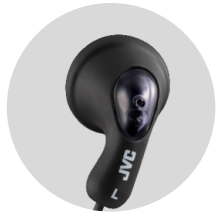

HA-F14

-B
(Olive Black)