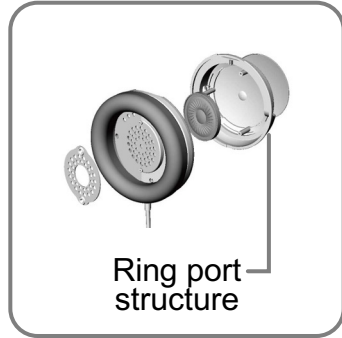

-R
(Red)

-V
(Violet)

-Y
(Yellow)

JVC

HA-RX900

6.3mm plug adaptor included

Main Features

- High-quality dynamic sound reproduction with 50mm Neodymium driver units and two types of superior sound structure
- Ring port structure provides high-quality dynamic sound
- Two pieces of specially-engineered acoustic lenses structure reproduces natural sound
- Acoustic lenses (located in front of diaphragm) tune direct and indirect sound by subtly offsetting holes in each lenses
- Wide head pad and soft ear pads for optimum comfort
- 3.5m pure copper cable with gold-plated plug