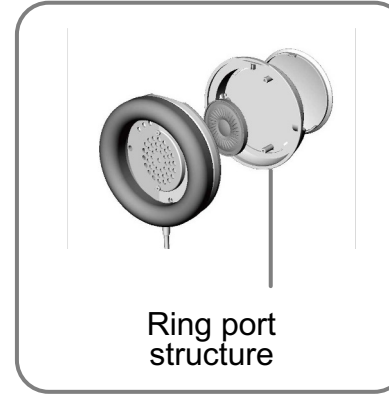

Ring port structure