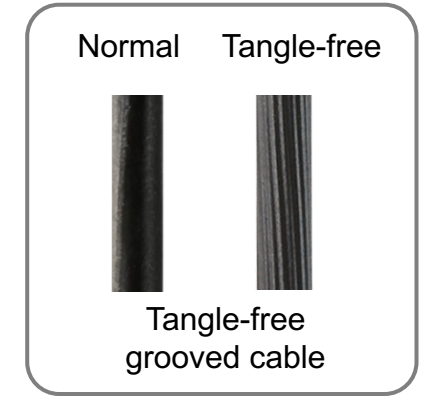

HA-RX500

6.3mm plug adaptor included

Main Features

- High-quality sound reproduction with 40mm Neodymium driver units
- Ear direct structure with inclined units for powerful sound
- Twist action structure for more comfort during prolonged use
- Comfortable head pads
- 3.5m cable with gold-plated plug & 6.3mm plug adaptor provided

HA-RX330

Main Features

- High-quality sound reproduction with 40 mm driver units
- 2.5m tangle-free long cable
- Comfortable soft ear pad
- Rich bass sound with Deep bass port

XP-EXT1

IMMERSE YOURSELF

Main Features