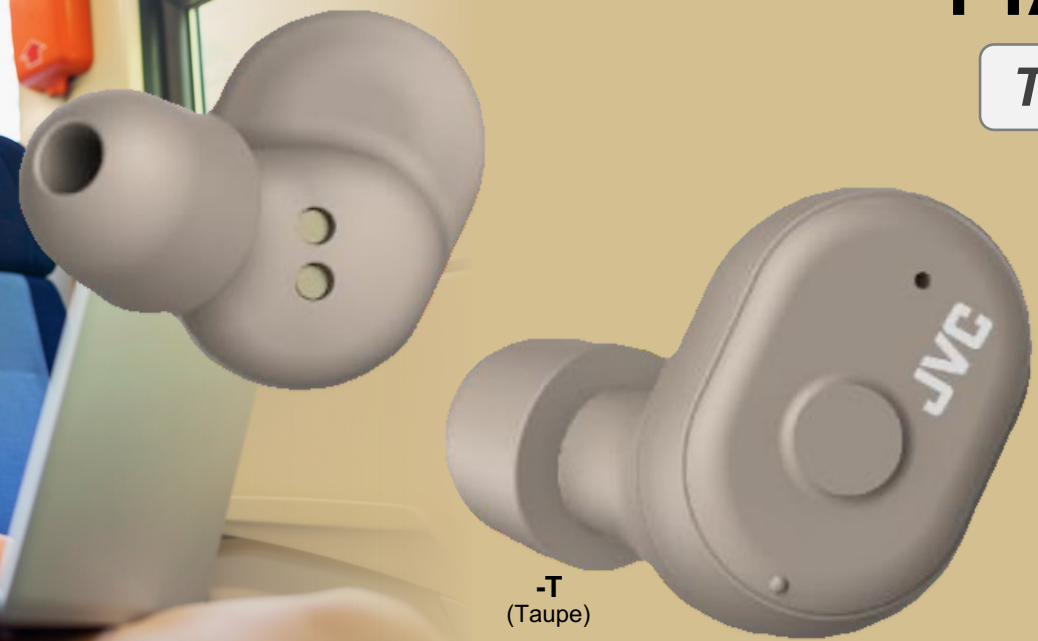

 **Bluetooth®**

[Click here for more information](#)

JVC

HA-A11T

True wireless

-T (Taupe)

Main Features

- True wireless freedom with Role Swap
- Secure and comfortable fit with memory foam earpiece
- Total 28-hour long battery life
- Auto On and Connect
- Touch & Talk

JVC

HA-A11T MARSHMALLOW

True wireless

-T
(Taupe)

Main Features

- True wireless freedom with Role Swap
- Secure and comfortable fit with memory foam earpiece
- Total 28-hour long battery life
- Auto On and Connect
- Touch & Talk