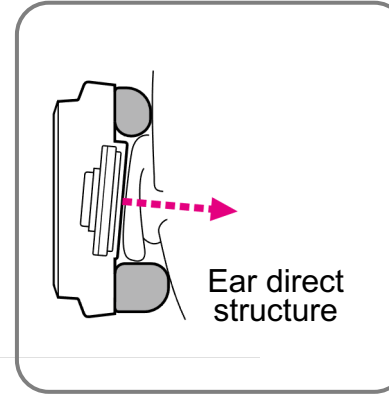

HA-RX500

Main Features

- High-quality sound reproduction with 40mm Neodymium driver units
- Ear direct structure with inclined units for powerful sound
- Twist action structure for more comfort during prolonged use
- Comfortable head pads
- 3.5m cable with gold-plated plug & 6.3mm plug adaptor provided