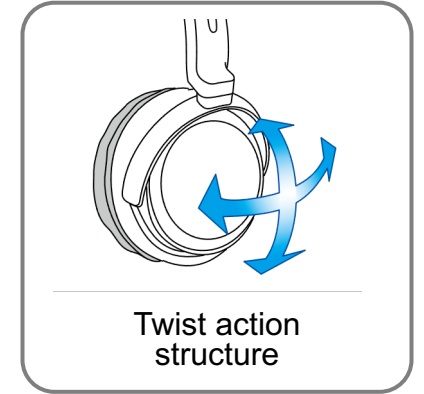

HA-RX500

Main Features

- High-quality sound reproduction with 40mm Neodymium driver units
- Ear direct structure with inclined units for powerful sound
- Twist action structure for more comfort during prolonged use
- Comfortable head pads
- 3.5m cable with gold-plated plug & 6.3mm plug adaptor provided