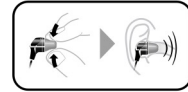

Swivel/foldable design for better portability

Pivot Motion Fit for securer fit

Allows ambient sound with open type earpieces for safe run on the road

Memory ear foam

The volume limiter reduces sound to 85dB/1mW.