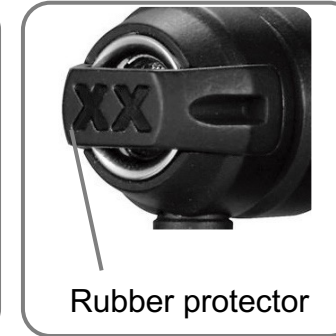

HA-SR50X

Dual Extreme Bass Port

Tough Protector

One button remote & mic

Main Features

- “Dual Extreme Bass Ports” deliver ultimate bass sound
- 40mm Neodymium driver units
- Robust body with anti-impact “Tough Protectors”
- Soft Padded headband and earpads provide comfort during extend use
- 1-button remote & mic

HA-FX1X

Extreme deep bass port

Rubber protector

Hard Carrying Case

Main Features

- Extreme Deep Bass Ports deliver ultimate bass sound
- Rubber protectors for body durability
- Comfortable fit with ergonomic contoured form and S/M/L sizes of silicone earpieces
- 2mm-thick and robust 1.2m pure copper cable (Y-type) with gold-plated 3.5mm straight plug
- Special hard carrying case included