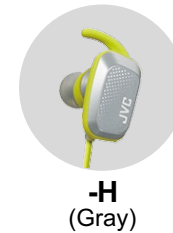

- LDS antenna
- SBC, AAC, Qualcomm® aptX™ Audio
- Hands-free mic & Voice Assistant compatible
- Qualcomm® cVc™

HA-AE1W

AE
W I R E L E S S

-H
(Gray)

-A
(Blue)

-B
(Black)

Main Features

- Aero slim design for stress-free running
- Smart cable without controller unit
- Water and Dust Proof (IP55)
- 11-hour long battery life
- New stress-free ear pieces
- Ambient sound with open type earpieces
- Touch Control with Beep Feedback
- Touch & Talk
- 10-minute charge for 70-minute playback
- LDS antenna
- Hands-free mic & Voice Assistant compatible
- Qualcomm® cVc™
- Tangle-free grooved cable with cable adjuster
- Cable management with Magnetic Housing

 **Bluetooth®**

JVC

HA-ET65BV

AE
W I R E L E S S

Main Features

- [Running Form Voice coaching & data analysis](#)
- [Pivot Motion Fit*](#) for secure fitting
- 7 hours battery life (Coach Off) / 6 hours battery life (Coach On)
- Water Resistant IPX5 Rating
- Bass boost function
- 3 Button remote & handsfree mic with voice assistant compatibility

HA-ET45T

SPORT
WIRELESS

True wireless

-A
(Blue)

Main Features

- True Wireless with Bluetooth 5.0, Class-1
- Dual-Ear support with detachable hook and fin type ear support
- Water and Dust proof (IP55)
- 14-hour battery life (15-minute charge for 1 hour playback)
- Hands-free mic with Voice Assistant compatible
- Open type earpieces to allow ambient sound