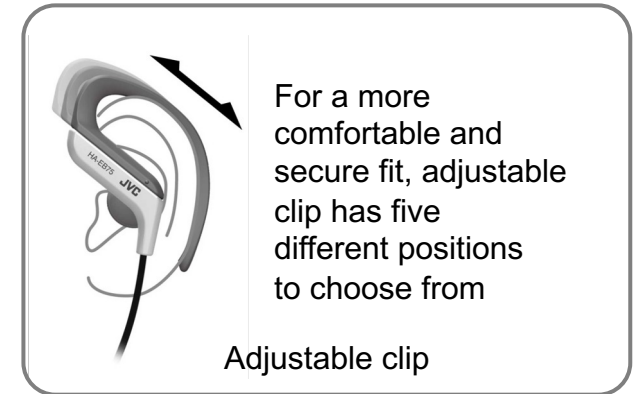

-B
(Black)

-G
(Green)

-P
(Pink)

-W
(White)

HA-EBR25

-A
(Blue)

Main Features

- Sport ear clip headphones with adjustable clip structure which has five selectable position for secure fit
- Sweat & Splash proof (IPX2) ideal for sports and exercise
- Bass-boosting earpieces
- 1-button remote and mic

-B
(Black)

-R
(Red)

-W
(White)

JVC

HA-EB75

Main Features

- Sport ear clip headphones with adjustable clip structure which has five selectable positions for secure fit
- Splash-proof (IPX2) ideal for sports and exercise
- Powerful sound with bass boosting earpieces
- 1.2m cable with gold-plated plug