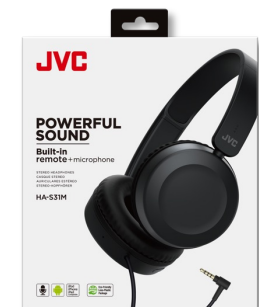

-B
(Carbon Black)

-W
(Ice White)

 **Bluetooth®**

JVC

HA-S31BT

-A
(Slate Blue)

Main Features

- Listen wirelessly to your favorite music with comfortable ear pad
- 17 hours of wireless listening with built-in rechargeable battery
- Bass boost function for dynamic bass sound (on/off)
- Voice-assistant compatible & Swivel design
- Integrated remote & mic for smartphones located on headphones

-B
(Carbon Black)

-H
(Warm Gray)

 **Bluetooth®**

JVC

HA-S31M

-A
(Slate Blue)

Main Features

- Lightweight design for comfortable long period of use
- Integrated remote & mic for smartphones located on headphones
- Tangle less single sided cable
- Easy to carry Swivel design

-B
(Carbon Black)

-P
(Dusty Pink)

-W
(Ice White)

HA-S24W

STREET SOUND

-A
(Blue)

Main Features

- Light weight with flat foldable swivel design
- 17-hour long battery life
- Integrated 3-button remote with microphone
- Voice Assistant compatible
- 4 colour variations