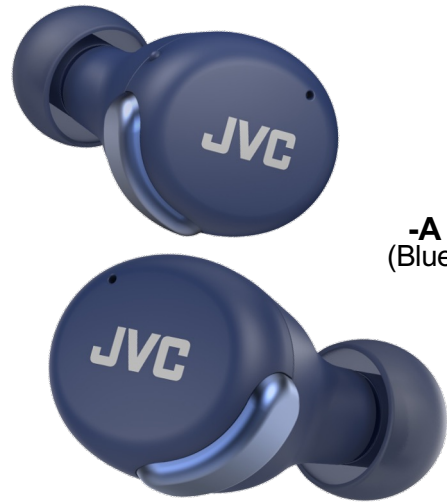

- Casual, colorful True Wireless with comfortable fit
- Total 15-hour long battery life
- Rain Proof (IPX4)
- Hands-free mic & Voice Assistant compatible
- Compact charging case for high portability
- 4 color variations

-AN
(Blue)

-BN
(Black)

-PN
(Pink)

 Bluetooth®

JVC

HA-A30T

True wireless

**NOISE
CANCELLING**

-A
(Blue)

Main Features

- Active Noise Cancelling
- Small, Lightweight Earbuds and Charging Case
- Low-Latency Mode for Gaming and Movies
- Touch & Talk
- Independent, Single Side Use (Left/Right)
- Mic Muting Function for Calls & Remote Meetings
- Waterproof Rated IPX4