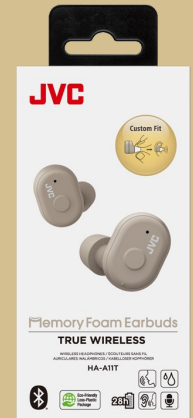

 **Bluetooth®**

[Click here for more information](#)

JVC

HA-A11T

True wireless

-T (Taupe)

Main Features

- True wireless freedom with Role Swap
- Secure and comfortable fit with memory foam earpiece
- Total 28-hour long battery life
- Auto On and Connect
- Touch & Talk

- Independent pairing for individual L/R use
- Hands-free mic & Voice Assistant compatible
- 10-minutes charging for 1-hour playback
- Waterproof (IPX5)
- SBC, aptX
- Trendy 4 color variations

Bluetooth®

JVC

HA-A11T MARSHMALLOW

True wireless

-T
(Taupe)

Main Features

- True wireless freedom with Role Swap
- Secure and comfortable fit with memory foam earpiece
- Total 28-hour long battery life
- Auto On and Connect
- Touch & Talk