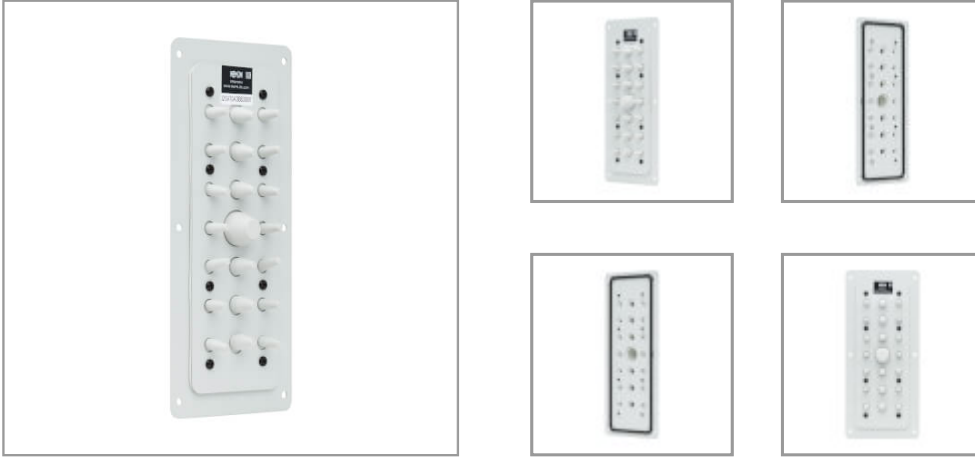

SmartRack Cable Entry Gland Plate for NEMA-Rated Enclosure Cabinets, 21-Port Membrane

MODEL NUMBER: **SRGP3RM**

Cable entry plate covers entry/exit cable cutouts on SmartRack NEMA 3R and NEMA 4 industrial enclosures.

Features

Gasketed Cable Entry Plate for NEMA-Rated Industrial Enclosures

This metal-reinforced gland plate covers cable entry and exit cutouts on SmartRack® NEMA 3R and NEMA 4 industrial enclosures, including the SRN and SRIN series. The SRGP3RM is sized to correspond to the enclosures' cable cutouts, making it quick and easy to install. Twenty-one ports accept a wide range of cable sizes, including 3 mm to 7 mm (14), 4 mm to 12 mm (six) and 16 mm to 27 mm (one). Membrane seals around non-terminated cables maintain the enclosure's NEMA 3R or NEMA 4 rating. Unused ports also are protected against dust and moisture.

Specifications

OVERVIEW	
UPC Code	037332262905
Accessory Type	Gland Plate
Accessory Class	Rack Accessories
PHYSICAL	
Total Number of Ports	21
Shipping Dimensions (hwd / in.)	2.87 x 8.37 x 15.75
Shipping Dimensions (hwd / cm)	7.30 x 21.27 x 40.00
Shipping Weight (lbs.)	2.43
Shipping Weight (kg)	1.11
Unit Dimensions (hwd / in.)	1.260 x 13.386 x 5.906

Highlights

- Rugged gasketed cable gland plate with metal reinforcement for long life
- Ideal for high-density cable installations and indoor or outdoor use
- Features 21 ports in various cable sizes ranging from 3 mm to 27 mm
- Membrane seals maintain NEMA rating of SmartRack industrial enclosure
- Unused ports are protected against dust and moisture