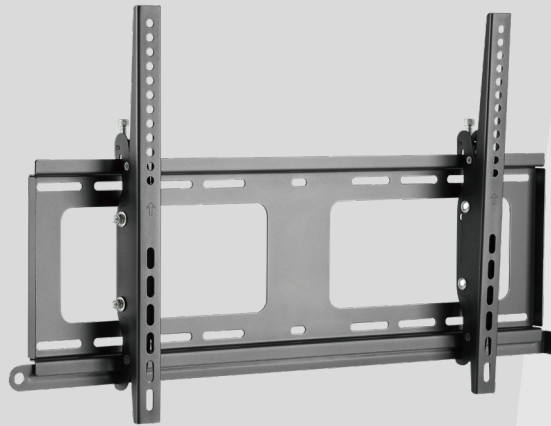

# Anti-Theft Weatherproof Tilt TV Wall Mount

### Anti-Theft Weatherproof Tilt TV Wall Mount

This sturdy VESA Mount Stand is an ideal solution for mounting monitors and digital signage both indoors and in protected (covered) outdoor spaces – like patios, retail pavilions and porticos, and anywhere else requiring screens. The stand itself is both electroplated and powder coated to withstand precipitation, salt air, and rust. It easily attaches to walls via the included hardware kit, and can be used with any VESA-compatible TV or monitor. Easy to assemble and very convenient, this mount stand holds TV's up to 80" max. Once installed, this stand allows leveling adjustment and this mount tilts and tilts 15-degrees for optimum viewing angles and glare reduction. The stand comes complete with a slide-enabled lock, ready for use with padlock and key (not included).

#### Features:

- Robust, sturdy design supports TVs or digital signage
- Made for both indoor use – or outdoor use in protected outdoor spaces like patios, porticos, or pavilions
- Anti-theft sliding enabled-lock (pad-lock not included)
- 15-degree tilting for easy adjustment to optimal viewing angle
- Compatible with VESA-compliant devices and screens up to 80"
- Installation: Solid Wall, Double Stud (16"/17.7"/23.6")

#### Specifications:

- Overall dimensions: 17.3"H x 27.56"W
- Wall mount dimensions: 9.65"H x 27.56W
- Weight: 7.7lbs
- Max Loading Weight: 176 lbs.
- VESA compatibility: 200x200, 300x200, 300x300, 400x200, 400x300x 400x400, 600x400