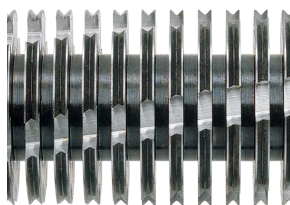

Product information

The hardened steel cutting rollers with a lifetime warranty can easily cope with staples and paper clips and guarantee durability.