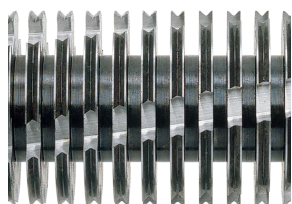

HSM SECURIO AF500 - 1/16" x 5/8"

HSM SECURIO AF500 document shredder with automatic paper feed

The simple and convenient method of data destruction for work groups. The document shredder with an automatic paper feed and lockable stack protects inserted stacks of paper from unauthorised access and shreds stacks of paper of up to 500 sheets as well as single sheets of paper easily whilst saving you time.

Technical data

Order number:	2102113	Intake width:	9.45"
EAN	4026631052818	Container volume / collecting:	21.7 gal
Cutting type:	particle cut	Collection volume in sheets (80 g):	1043
Cutting size:	1/16" x 5/8"	Noise level (idle operation):	ca. 56 dB(A)
Security level (DIN 66399):	E-4 F-2 P-5 T-5	Width x Depth x Height:	19.57" x 19.33" x 39.45"
Cutting capacity in sheets 80g/m²:	9 - 11	Weight:	59.52 lb
Autofeed in sheets:	500	Shredder material:	Paper, Staples and paper clips, Credit card
Power consumption:	500 W		
Voltage / Frequency:	120 V / 60 Hz		

Product information

The induction-hardened, solid steel cutting rollers can easily cope with staples and paper clips and guarantee durability.

It is possible to secure the paper stack inserted into the magazine against unauthorized access by using the Lock-and-Go function.

Nanogrip Technology

The document shredder with auto-feed has a specially developed intake and transport rollers which use Nanogrip Technology. This enables sheet after sheet to be pulled in securely from the stack of paper.