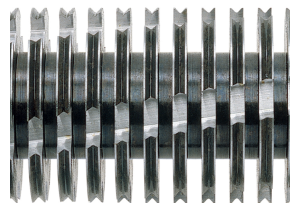

Product information