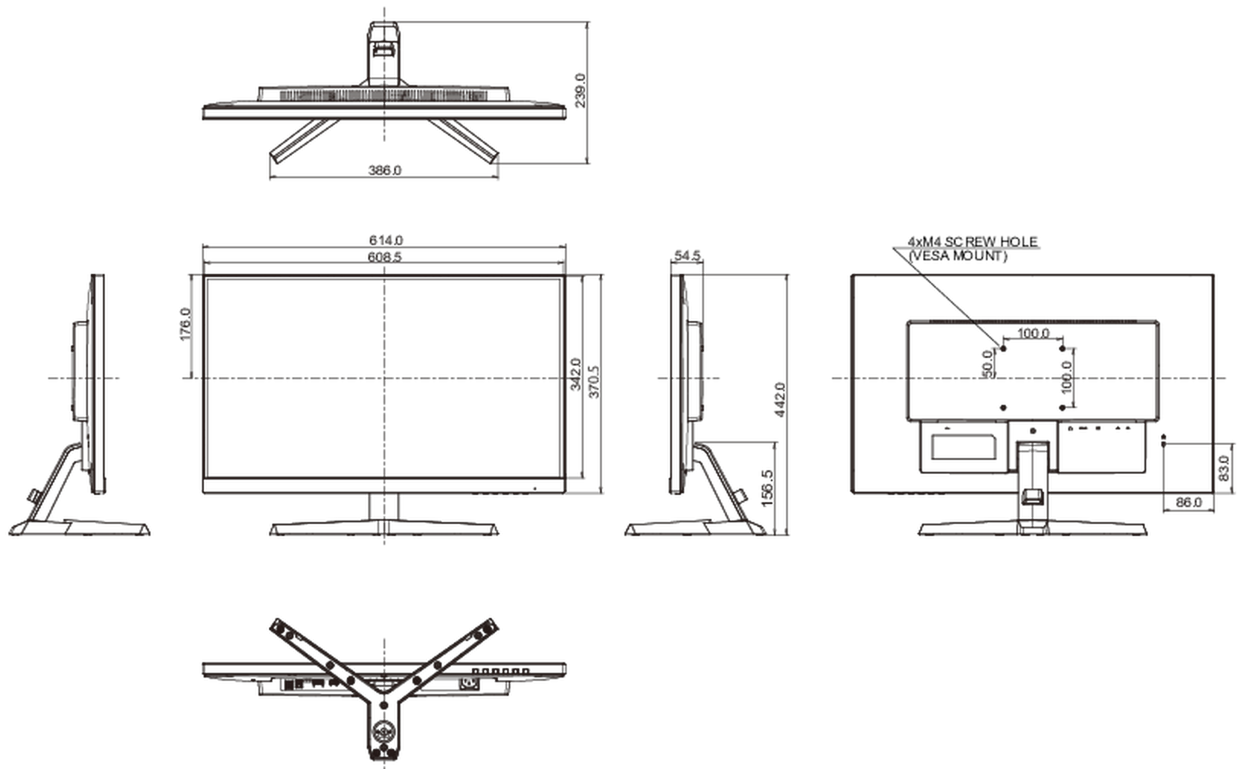

04 MECHANICAL

Display position adjustments	tilt
Tilt angle	21.5° up; 3.5° down
VESA mounting	100 x 100mm
Cable management system	yes

05 ACCESSORIES INCLUDED

Cables	power, USB, HDMI, DP
Other	quick start guide, safety guide

08 DIMENSIONS / WEIGHT

Product dimensions W x H x D	614 x 442 x 239mm
Weight (without box)	4.4kg
EAN code	4948570121069

All trademarks and registered trademarks acknowledged. E & O E. Specification subject to change without notice. All LCD's comply with ISO-9241-307:2008 in connection with pixel defects.