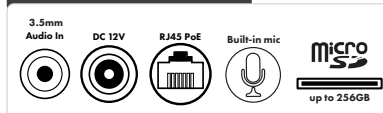

Cameras Interfaces