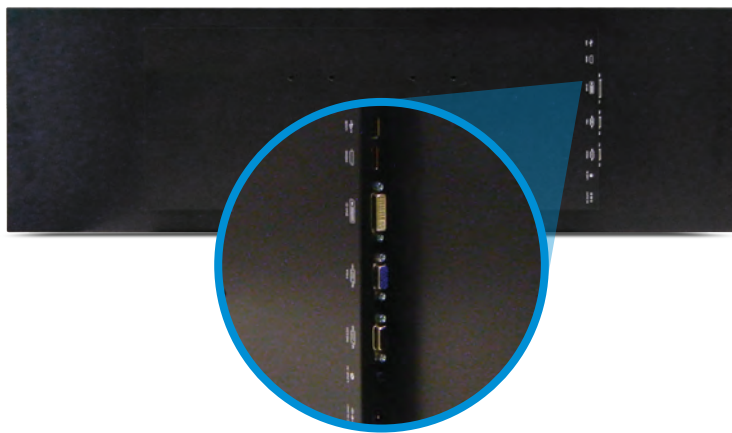

SPECIFICATIONS

DISPLAY	S37AE-OV-400T
Screen Size	37"
Resolution	1920 x 540
Backlight	LED
Aspect Ratio	16 : 4
Color	16.7 M
Response Time	6.5ms
Brightness	700cd/m ²
Display Area (mm)	904.3 x 254.3
Contrast Ratio	4000 : 1

HUMIDITY	
Operating	20% ~ 80%
Storage	10% ~ 90%

DIMENSIONS (WxHxD)	
Inches (in)	36.5 x 11.1 x 2.2
Millimeter (mm)	927.7 x 281.5 x 55.8

WEIGHT	
Net Weight	21.1 lbs (9.6 kg)

VESA™	
Mount Holes (mm)	100 x 100 / 200 x 100

Specifications subject to change without any notice

INPUT INTERFACE

DIMENSION

Unit: Inch