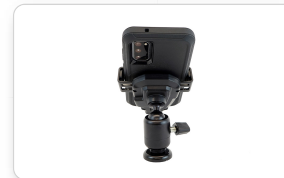

Home / Non-Vehicle Mounts / Cart Mounts /

KIT: Wireless Charging Phone Cradle with Zirkona Mount and Magnetic Base

KIT: WIRELESS CHARGING PHONE CRADLE WITH ZIRKONA MOUNT AND MAGNETIC BASE

\$130.00

Item Number: 7170-0956

Description

This kit includes a Wireless Charging Phone Cradle; Zirkona Heads Up Articulating Mount and Magnetic Base. The Wireless Charging Phone Cradle positions your device within the driver's view for productivity on the move. The cradle features adjustable feet and arms; easy release; and fast wireless charging speeds.

Weight

Wireless Phone Charging Cradle 0.3 lbs / 0.14 kg Zirkona Small
Short Joiner 0.2 lbs / 0.09 kg Zirkona Magnetic Base 0.2 lbs / 0.09 kg

Height

Wireless Phone Charging Cradle 5.5 in / 13.97 cm Zirkona Small
Short Joiner 2.75 in / 6.99 cm Zirkona Magnetic Base 0.29 in / 0.74
cm

- Delivers up to 10W of power for fast speed wireless charging
- Designed for use with most Qi-enabled wireless charging smartphones
- Rotating vent clip for additional mounting options ensuring stable device placement
- Expanding arms hold a wide variety of phones up to 3.5" width
- Silicone strap adds additional security for safe mounting in any environment
- 20mm threaded adapter to attach a variety of Zirkona mounting solutions for any application
- Heads Up articulating mount can be easily and quickly adjusted for different users to obtain the perfect viewing angle Installation guide and mounting hardware included
- Easily mount the magnetic base on any flat metal surface and plane
- Can be used to for temporary mounting of a device