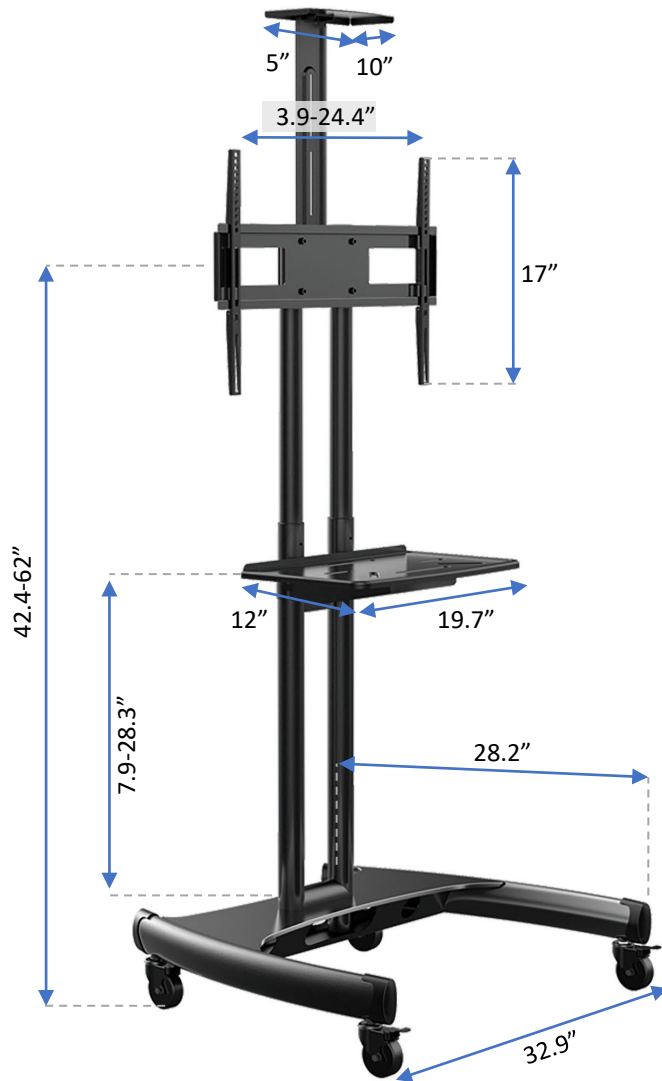

## Standard TV Cart

### SHIPPING SPECS

CARTON DIMENSIONS (H X D X W)	5.25" x 37" x 34.25"
WEIGHT	51.3 LBS

COLOR	MODEL #	UPC
BLACK	R VSTC	6-93285-00030-0

### HIGHLIGHTS

- Fits flat panel screens from 32" to 70"/100 lbs. in standard horizontal (landscape) orientation.
- Universal design fits all VESA & non-VESA mounting patterns up to 600x400mm.
- A/V component shelf (19.7"w x 12"d) & top mount webcam shelf (10"w x 5"d) included, load rating 10 lbs. per shelf.
- Telescopic height adjustment 42.4" to 62" from top of base (base dimensions 28.2"w x 32.9"d).
- Average height to top of TV 67"/170cm depending on screen size being mounted.
- Integrated cable management included.
- 2.5" commercial grade rubberized braked castors included - rolls effortlessly, locks securely in place.