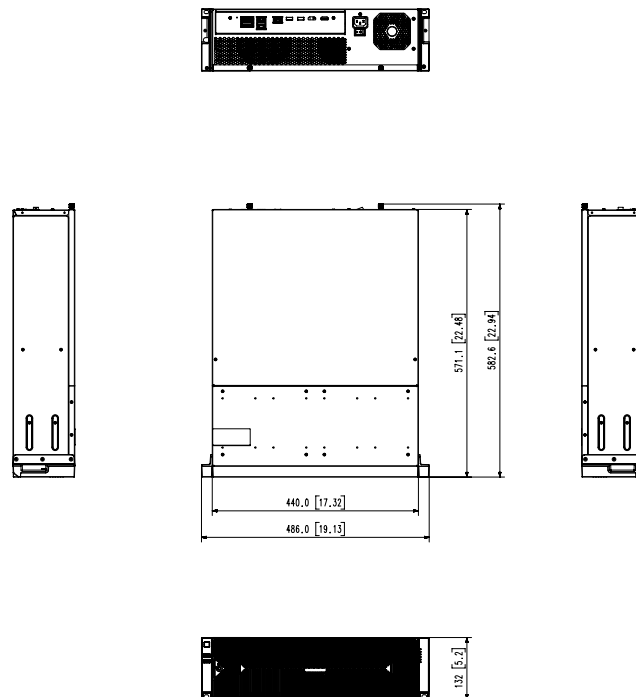

PRN-3200B4

32CH AI NVR

CAD

Unit: mm [inch]

Appearance Drawing
PRN-6410B4, PRN-3210B4, PRN-6400B4, PRN-3200B4
XRN-6410B4, XRN-3210B4
Unit : mm[inches]