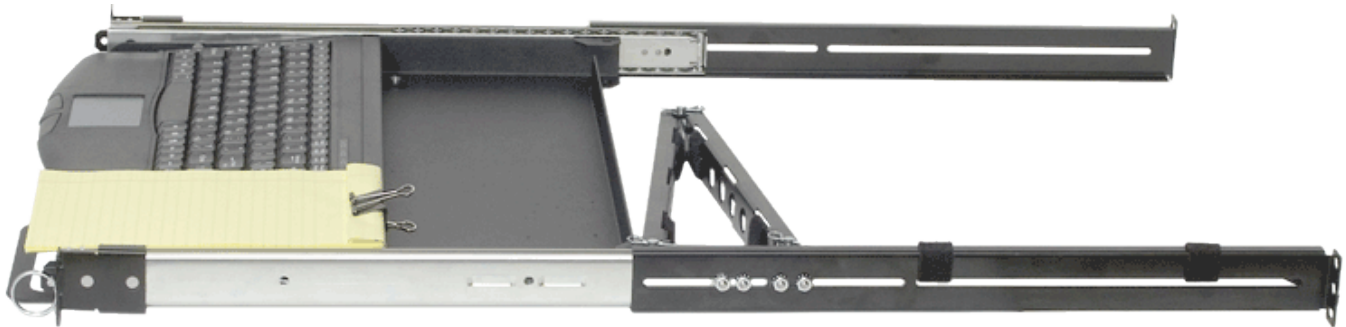

Rack Mount Keyboard Tray

1UKYB-126

Description

The 1U Rack Mount Keyboard installs into any 19" standard 4 Post server rack. The Rack Mount Keyboard will install into server racks with installation depths from 19" - 31" (483 -787 mm).

Part Number	Description
1UKYB-126	1U Shelf with PS/2 Keyboard - USB Converter
1UKYB-126-USB	1U Shelf with USB Keyboard

Features

- PS/2, USB rack mount keyboard
- USB conversion cable included
- Fits square, round, threaded holes