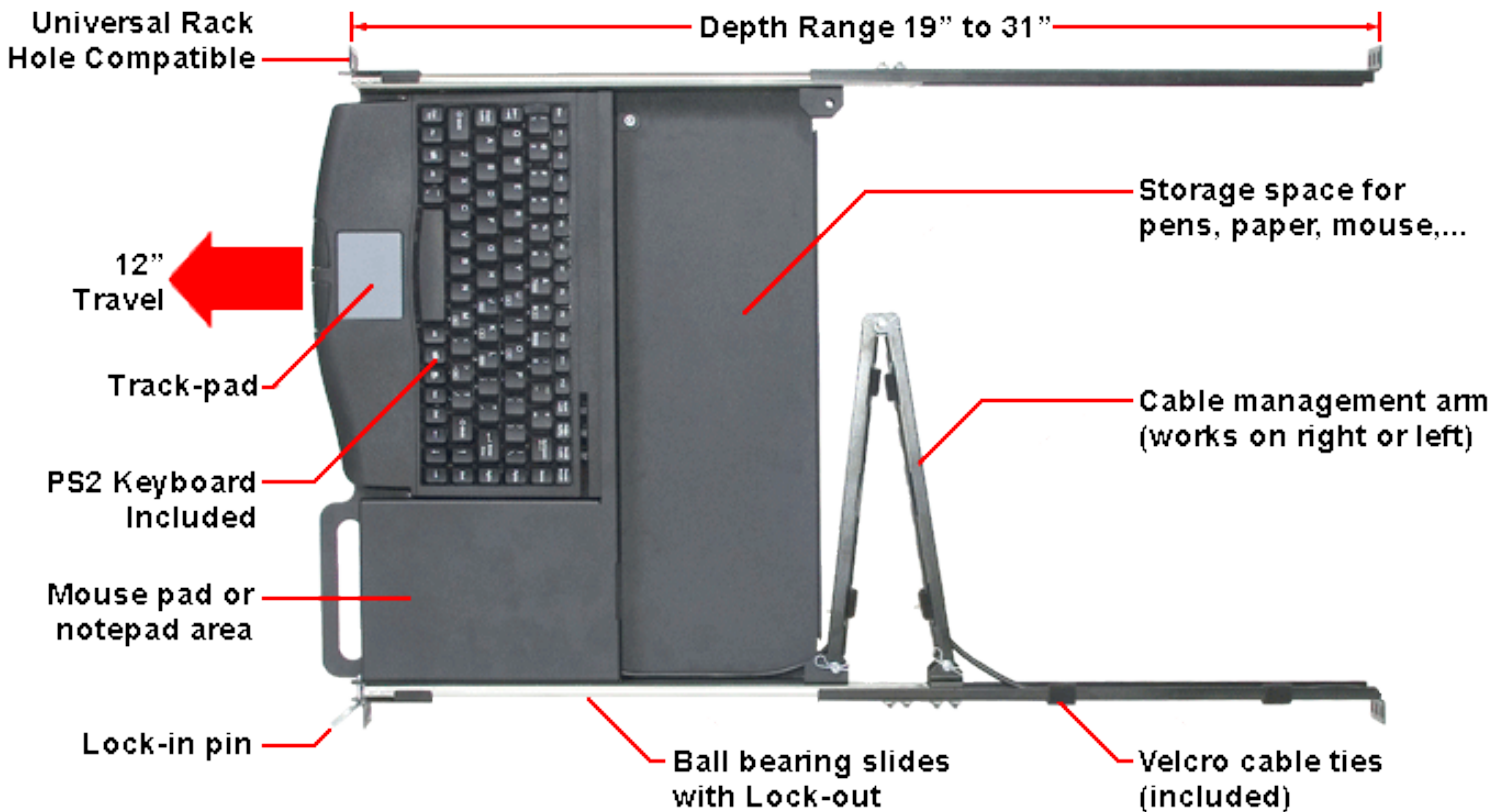

Need something customized?