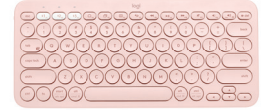

² Battery life may vary based on user and computing conditions.

PACKAGE SPECIFICATIONS

	Single	Case Pack
Part # (K380 Off White)	920-009600	N/A
UPC (K380 Off White)	97855156365	10097855156362
Part # (K380 Rose)	920-009599	N/A
UPC (K380 Rose)	97855156358	10097855156355
Part # (K380 Dark Grey)	920-007558	N/A
UPC (K380 Dark Grey)	97855117618	10097855117615
Part # (K380 Lavender Lemonade)	920-011135	N/A
UPC (K380 Lavender Lemonade)	97855178657	10097855178654
Part # (K380 Sand)	920-011134	N/A
UPC (K380 Sand)	97855178640	10097855178647
Weight	18.27 oz	80.07 oz
Length	11.65 in.	12.01 in.
Width	5.35 in.	5.35 in.
Height	1.26 in.	5.94 in.
Case Pack Count	N/A	4 single units
Pallet Count	864 units	216 case packs

OFF WHITE

ROSE

DARK GREY

LAVENDER LEMONADE

SAND

PRODUCT DESCRIPTION

100-word description

The Logitech® K380 Multi-Device *Bluetooth*® keyboard makes any space minimalist, modern, and multi-device, letting you type on your smartphone, tablet and more.¹ Connect up to three *Bluetooth*-enabled devices simultaneously and switch instantly between them. The K380 Multi-Device is compact and lightweight. You can type on the device of your choice—anywhere. It automatically detects your device, maps keys, and provides a familiar typing experience with all your favorite shortcuts. So you can own your space on any device, anywhere. Two years of battery life virtually eliminates power concerns.² You may even forget the keyboard needs batteries.