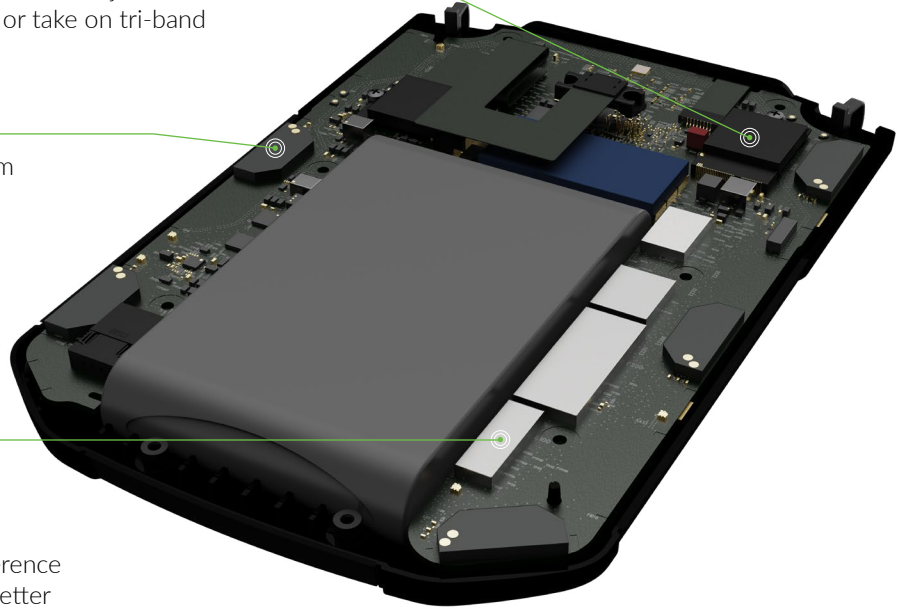

Ekahau Sidekick 2

Capture more data in less time with 4 tri-band Wi-Fi radios that scan 2.4, 5 and 6 GHz frequency bands faster than the original Sidekick scans just 2.4 and 5. Supercharge your dual-band network survey speeds or take on tri-band networks faster than you've ever surveyed before.

9 Custom Wideband 3D Antennas

Get unbeatable accuracy and reliability with 9 custom designed 3D antennas positioned for optimum omnidirectional measurement consistency. By eliminating variances between devices, you can trust the data collected is always accurate and actionable.

50 Sweeps/Second Spectrum Analyzer

See the invisible Wi-Fi spectrum from 2,400–7,125 MHz in brilliant high definition with the fastest refresh rates so you'll never miss a microsecond of interference. Capture quicker interference events and zoom in to the smallest details with 4X better resolution bandwidth.