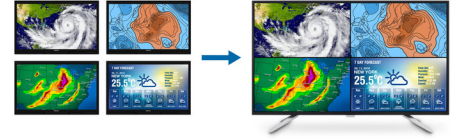

MultiView technology for 4K

Philips MultiView feature on this expansive 4K UHD display enables you to have up to four systems each shown in Full HD on one screen. You can use the Picture-by-Picture (PbP) for monitoring four systems on one screen for control rooms or security. Or for multiple devices like two notebooks side-by-side simultaneously, making collaboration more productive. Or Picture-in-Picture mode (PiP) watching a live football feed from your set-top box, while working on your PC.