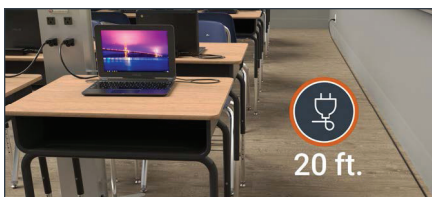

CHARGING EVERYWHERE | Reach everywhere in the room with a 20 ft. power cord.

YOUR PRODUCT. YOUR IDENTITY.
Choose from one of our 16 colors and personalize by branding with your own logo.