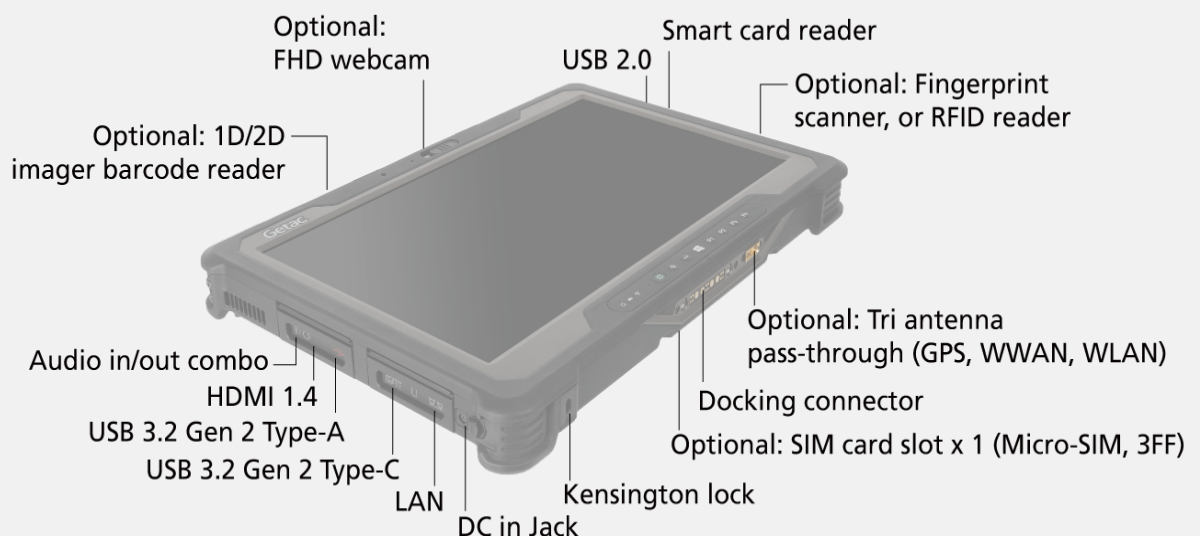

A140 FULLY RUGGED TABLET

- 14" FHD / HD LumiBond® display with Getac sunlight readable technology for unprecedented viewing experience
- Dual battery design with LifeSupport™ battery swappable technology
- Enhanced security with TPM 2.0, RFID/NFC and fingerprint scanner
- Optional 1D/2D imager barcode reader and RFID
- Multi-function hard handle, hand straps and shoulder straps and slim-profile vehicle dock for maximum mobile productivity