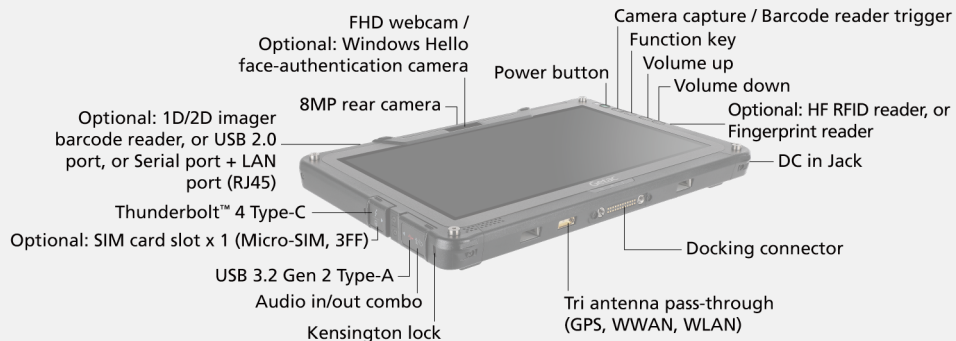

F110 FULLY RUGGED TABLET

- 11th Generation Intel® Core™ i7 / i5 vPro™ Processor
- Thunderbolt™ 4 brings lightning speed and performance
- Enhanced enterprise security with optional Intel® vPro™, Windows Hello face-authentication camera, TPM 2.0 and many more multi-factor authentication options
- Configurable options to fit diverse data collection needs: Optional 1D/2D imager barcode reader / USB 2.0 port / Serial port + LAN port (RJ45)
- LifeSupport™ battery swappable technology